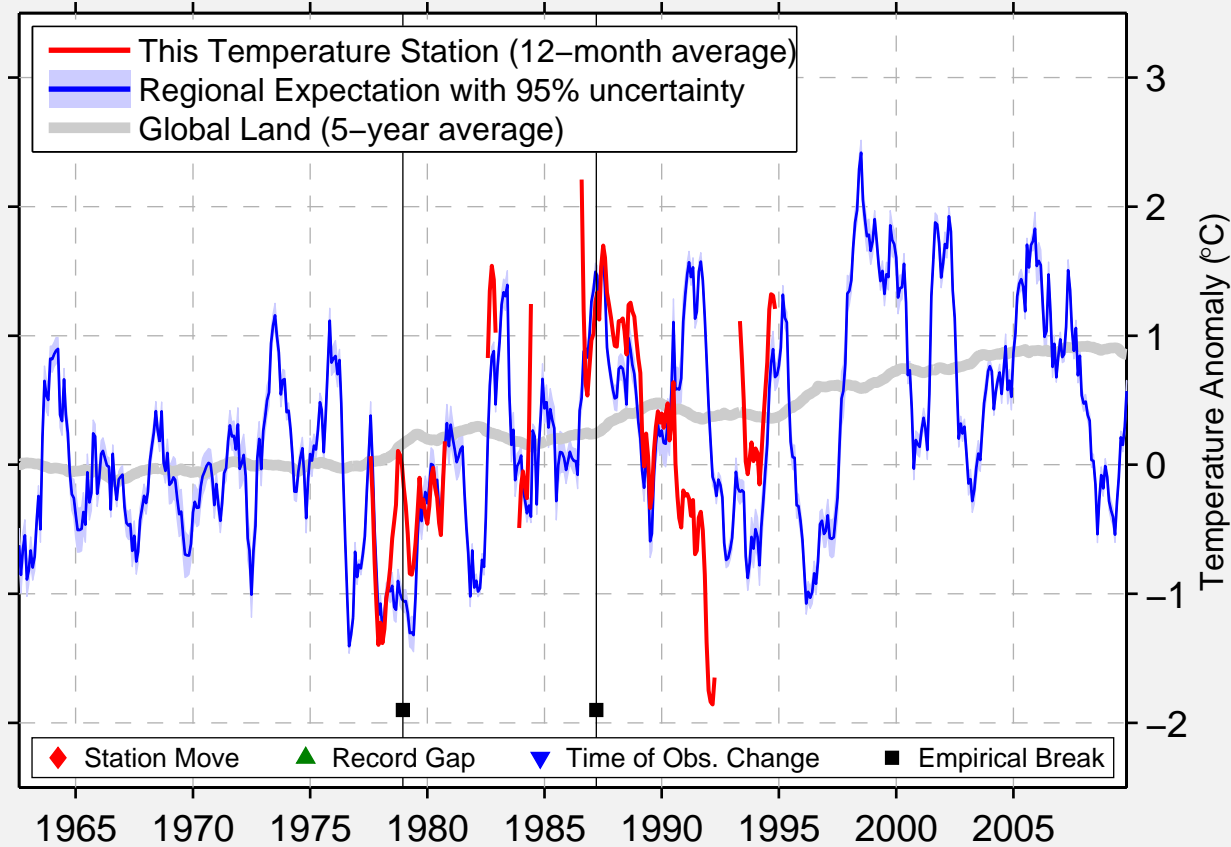

# SAINT JOSEPH (CGS)

42.117 N, 86.483 W (United States)

Data Quality Controlled and Aligned at Breakpoints

Berkeley Earth