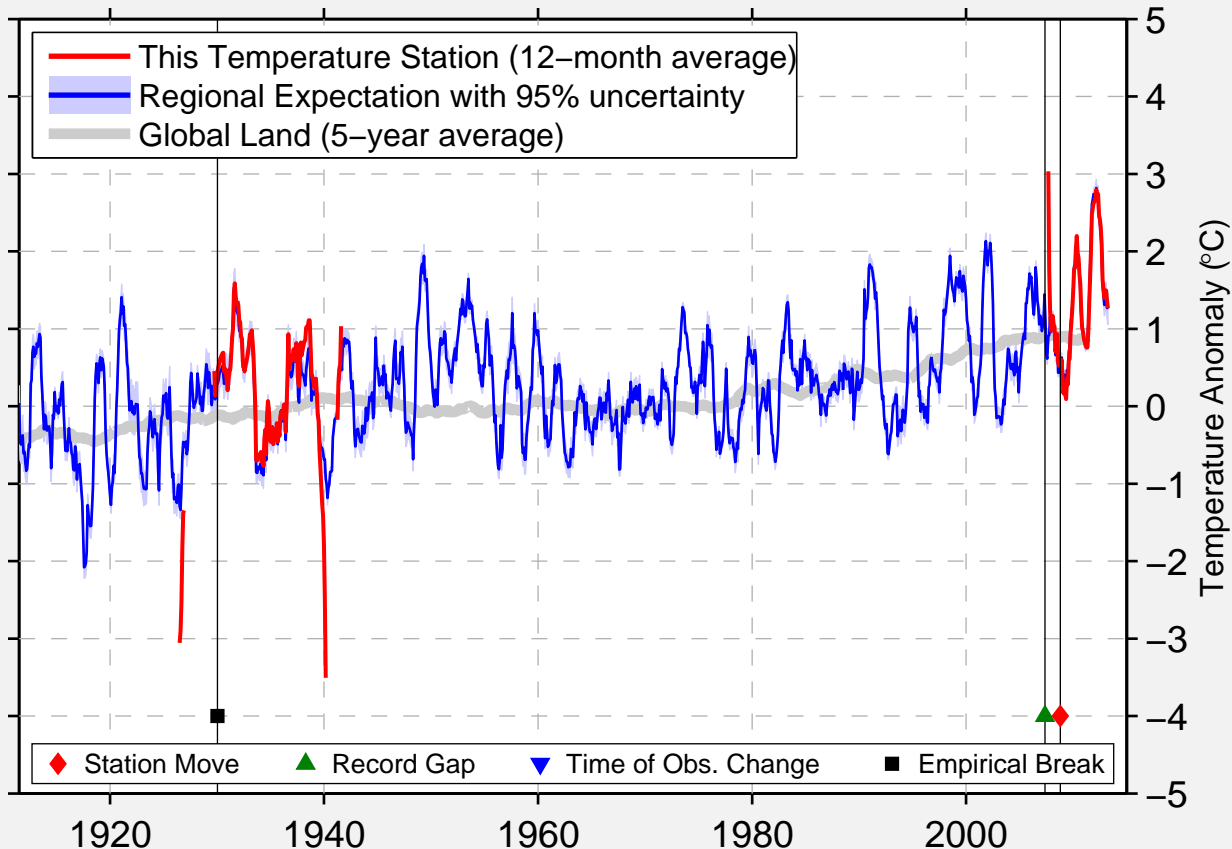

# WESTFIELD 3 SW

42.113 N, 72.777 W (United States)

Data Quality Controlled and Aligned at Breakpoints

Berkeley Earth