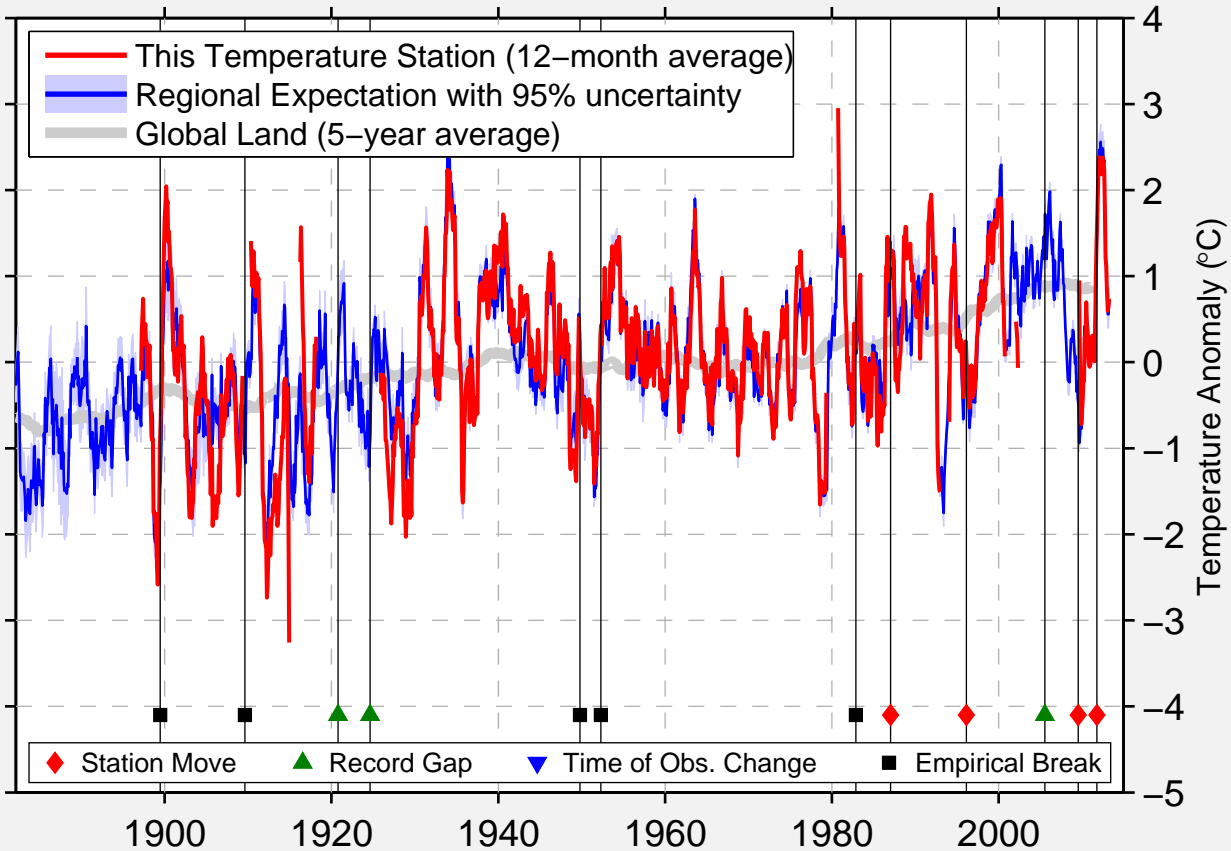

ALLIANCE 1WNW 2

42.108 N, 102.892 W (United States)

Data Quality Controlled and Aligned at Breakpoints

Berkeley Earth