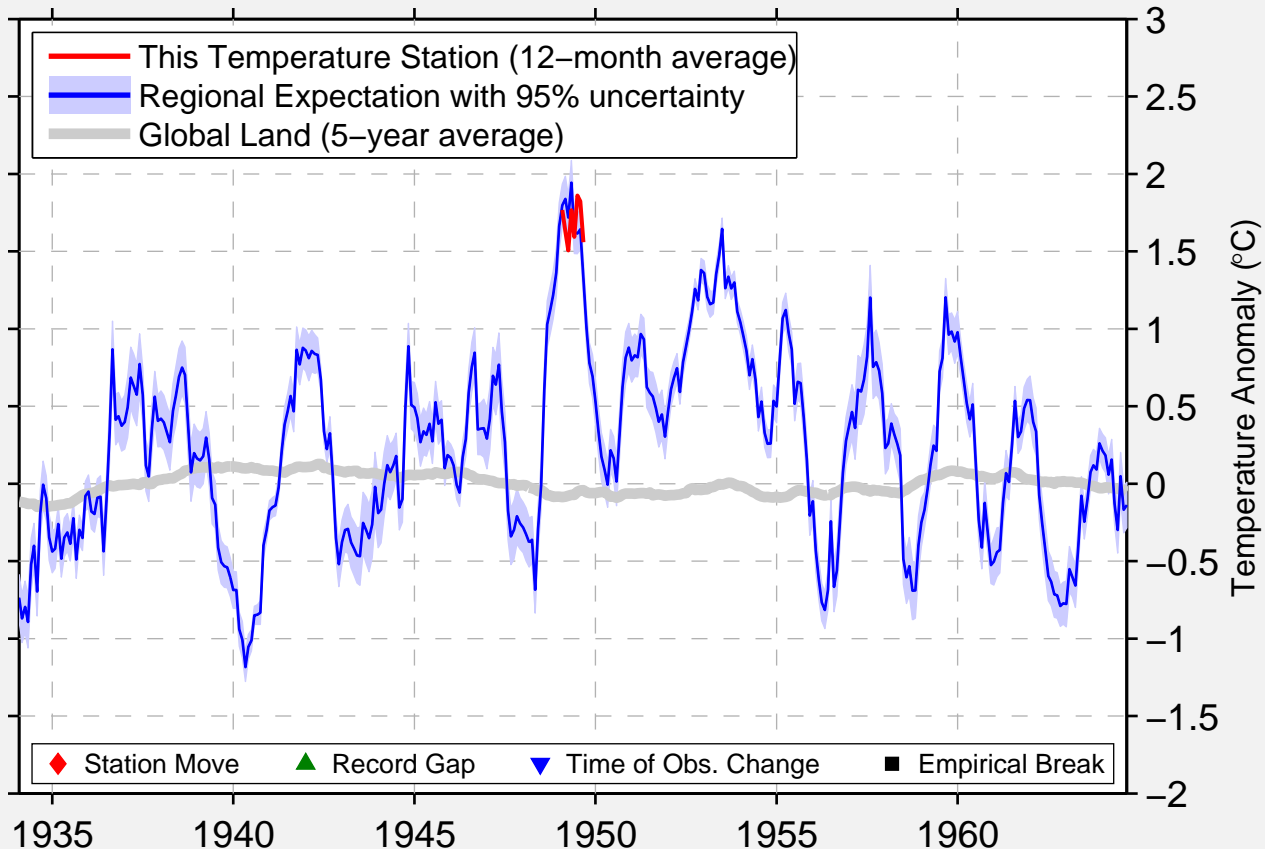

# SPRINGFIELD NEWS BUILDING

42.100 N, 72.600 W (United States)

Data Quality Controlled and Aligned at Breakpoints

Berkeley Earth