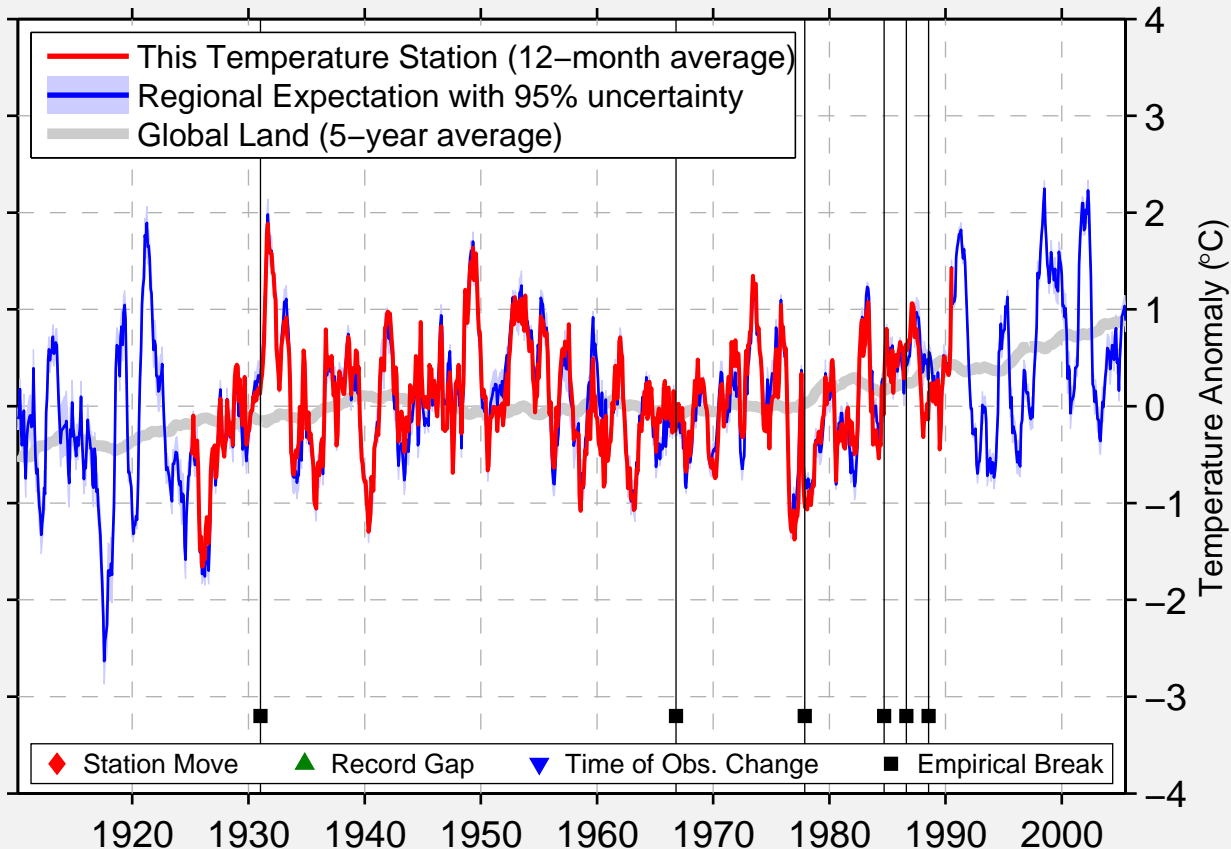

# ALLEGANY-STATE-PARK

42.100 N, 78.800 W (United States)

Data Quality Controlled and Aligned at Breakpoints

Berkeley Earth