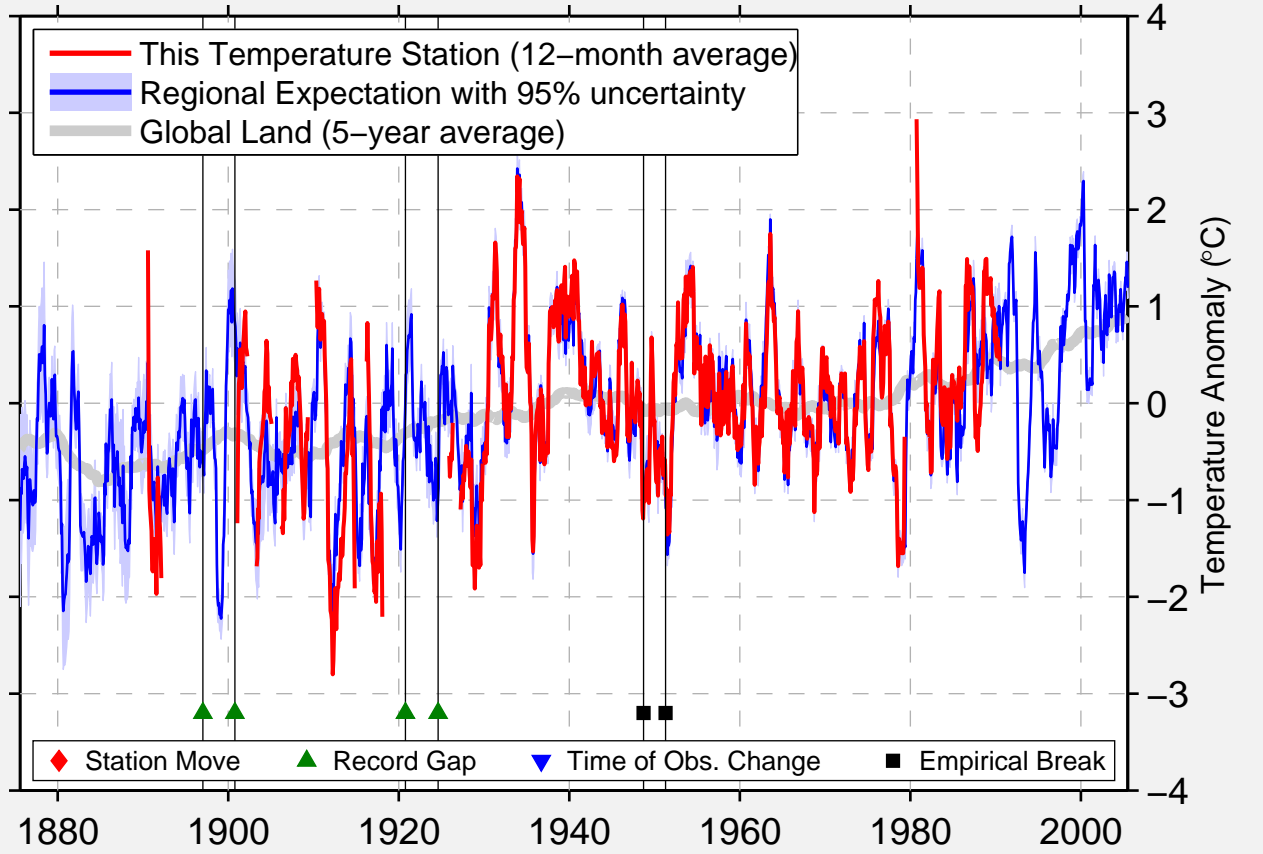

# ALLIANCE-1WNW

42.100 N, 102.900 W (United States)

Data Quality Controlled and Aligned at Breakpoints

Berkeley Earth