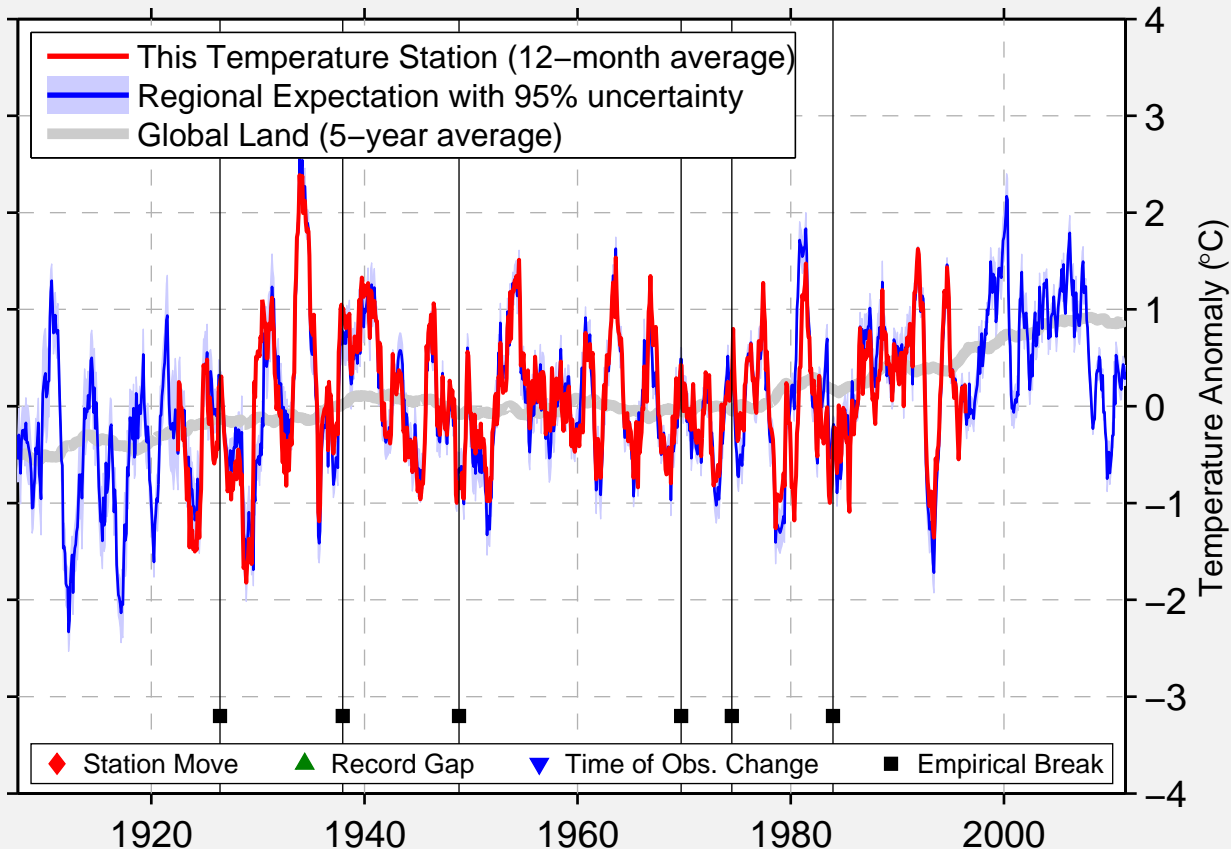

TORRINGTON-EXP-FARM

42.100 N, 104.200 W (United States)

Data Quality Controlled and Aligned at Breakpoints

Berkeley Earth