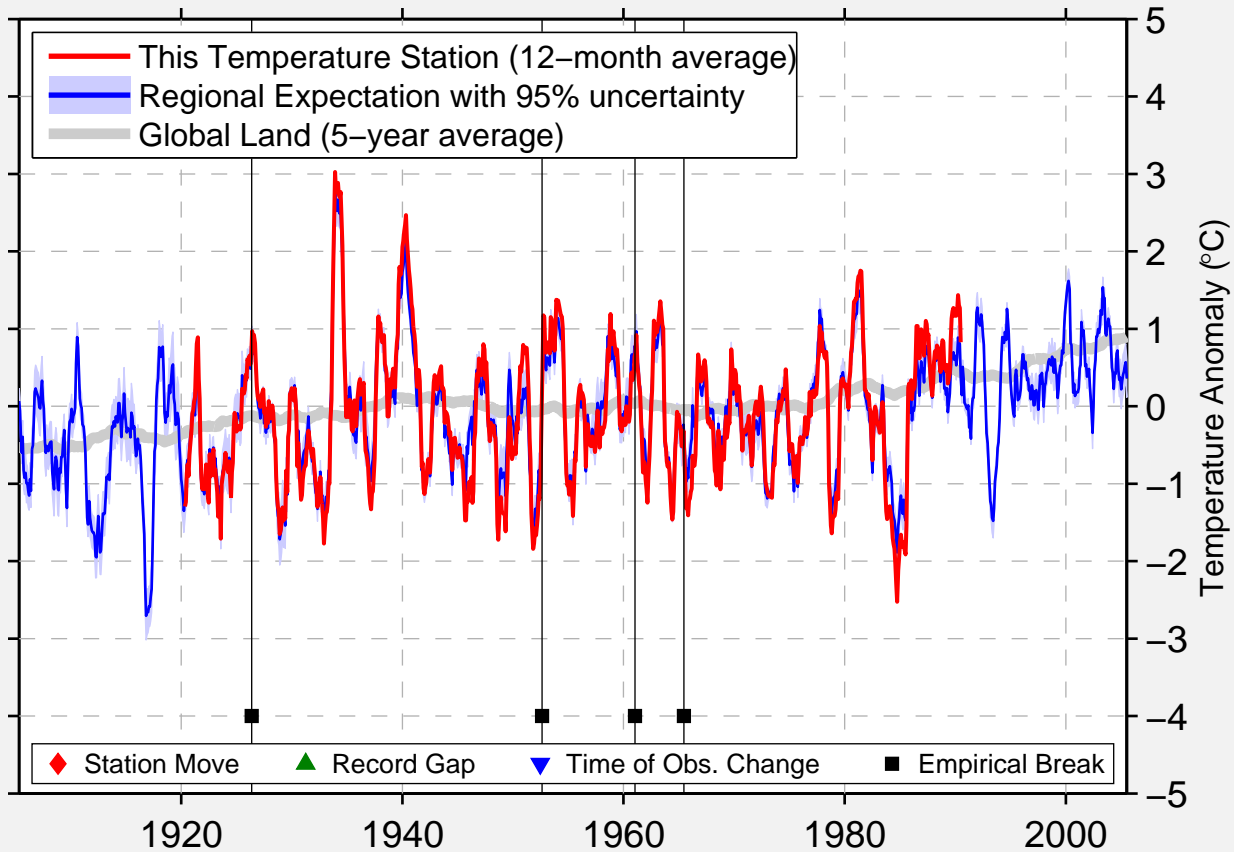

LIFTON-PUMPING-STATI

42.100 N, 111.300 W (United States)

Data Quality Controlled and Aligned at Breakpoints

Berkeley Earth