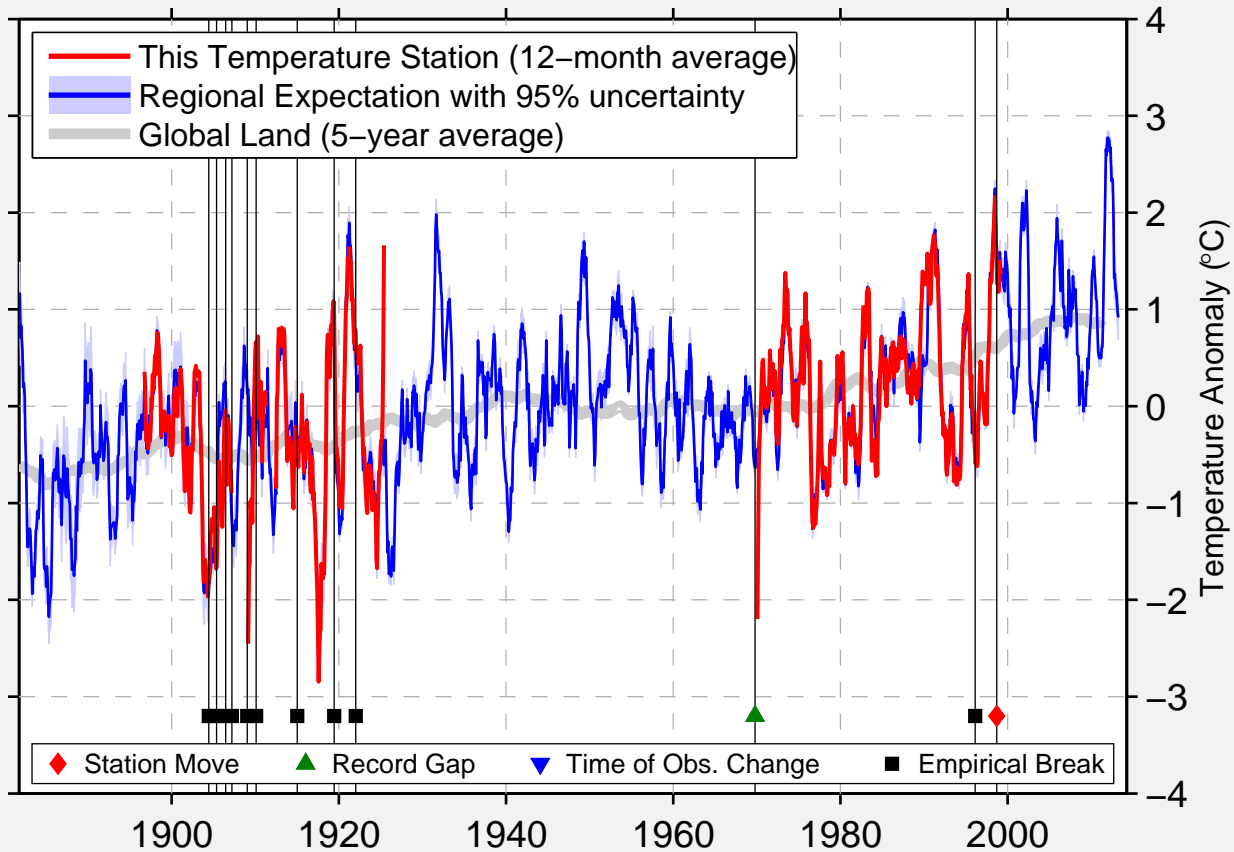

BOLIVAR

42.099 N, 78.191 W (United States)

Data Quality Controlled and Aligned at Breakpoints

Berkeley Earth