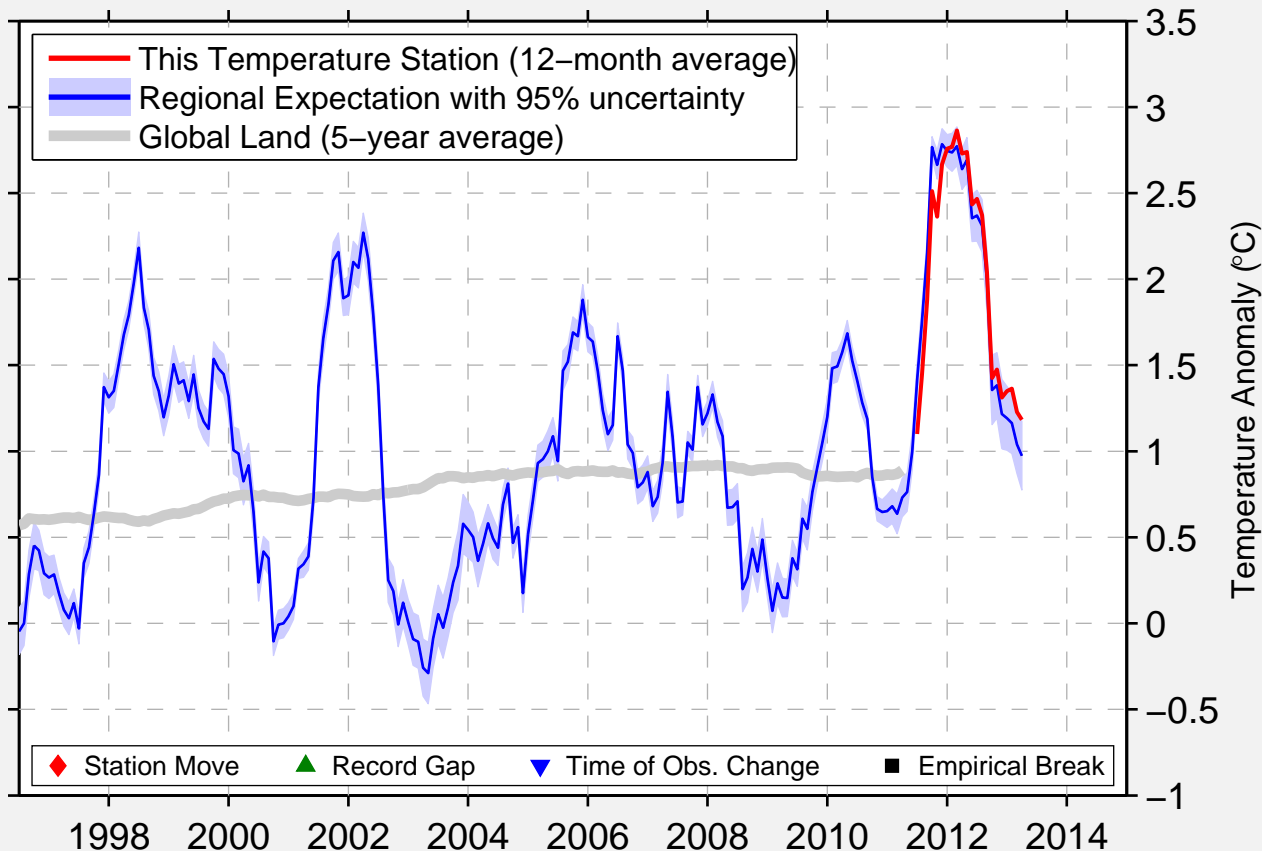

OWEGO 3 WSW

42.081 N, 76.318 W (United States)

Data Quality Controlled and Aligned at Breakpoints

Berkeley Earth