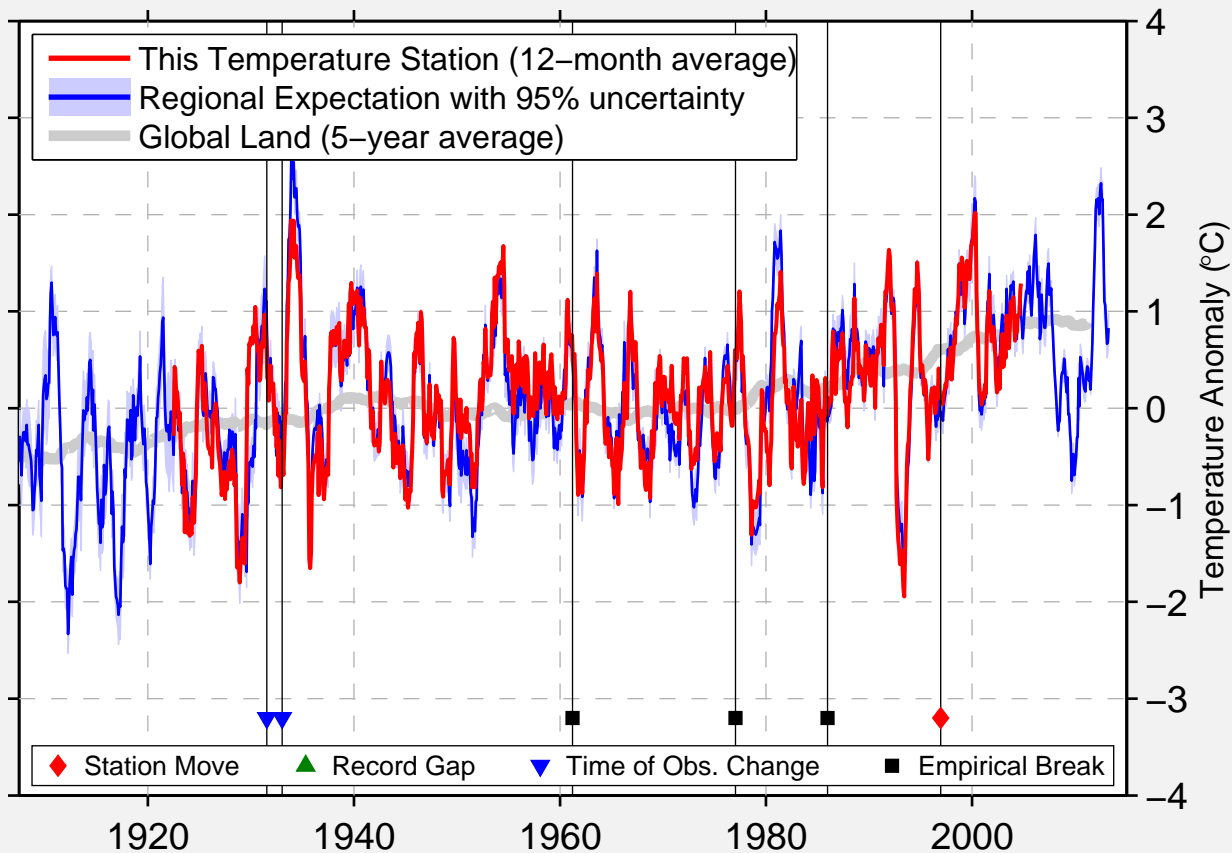

TORRINGTON EXP FARM

42.080 N, 104.224 W (United States)

Data Quality Controlled and Aligned at Breakpoints

Berkeley Earth