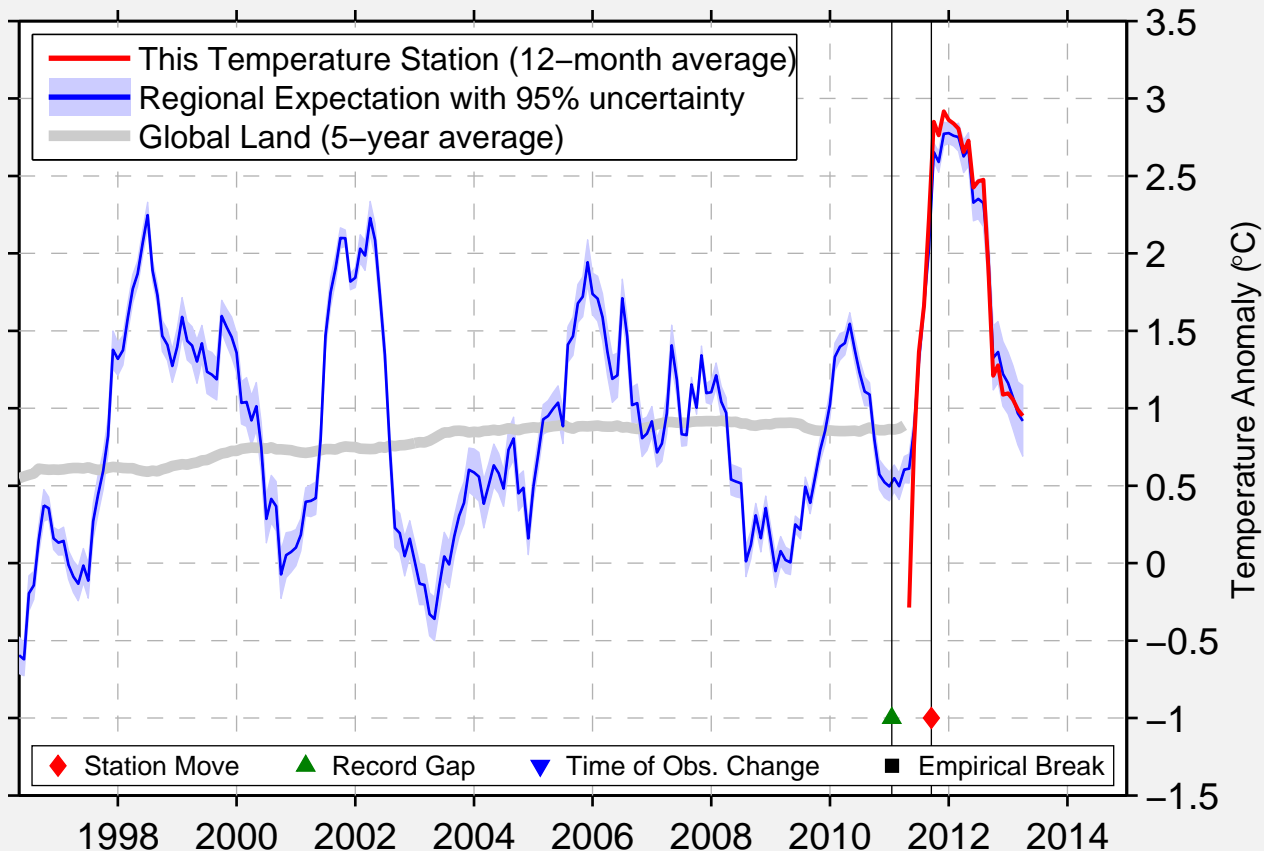

# OLEAN

42.074 N, 78.452 W (United States)

Data Quality Controlled and Aligned at Breakpoints

Berkeley Earth