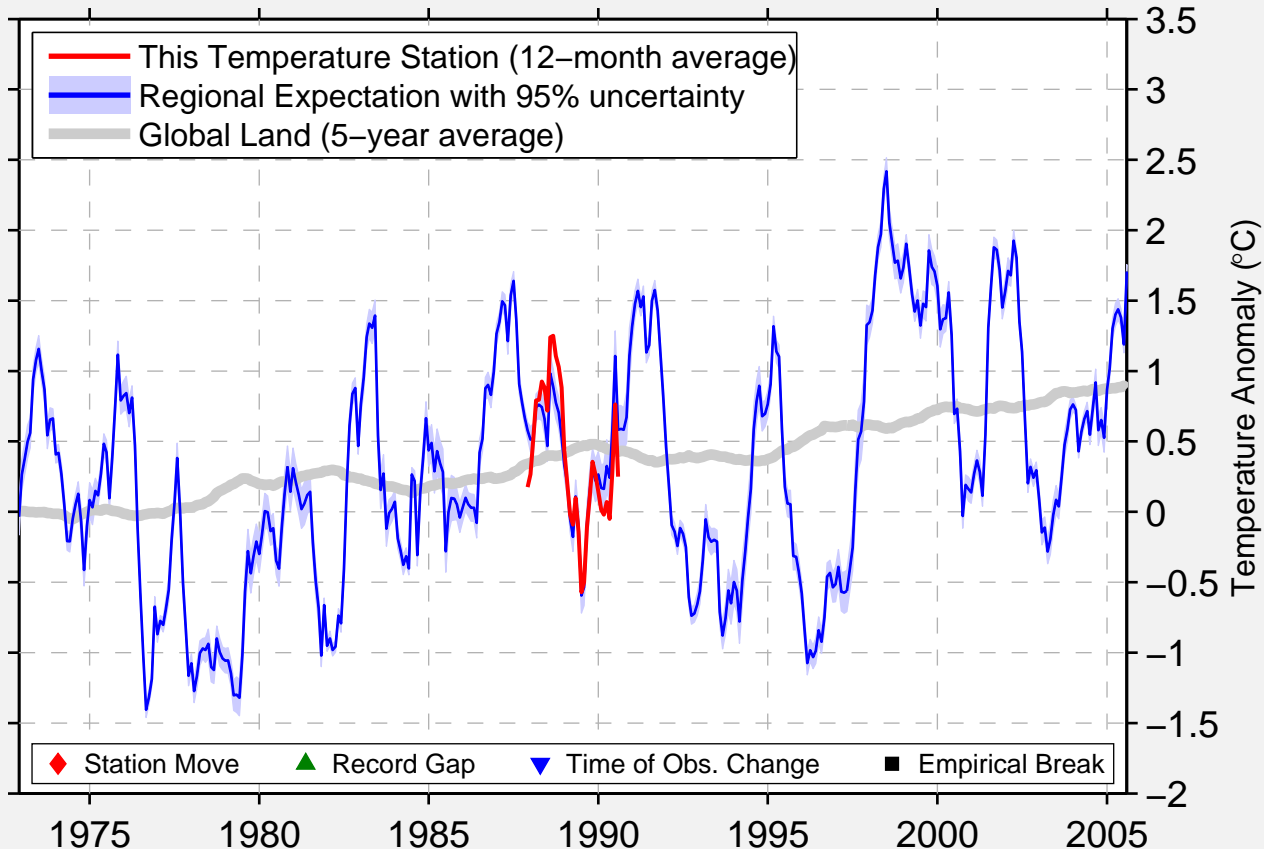

# WILMETTE (CGS)

42.067 N, 87.683 W (United States)

Data Quality Controlled and Aligned at Breakpoints

Berkeley Earth