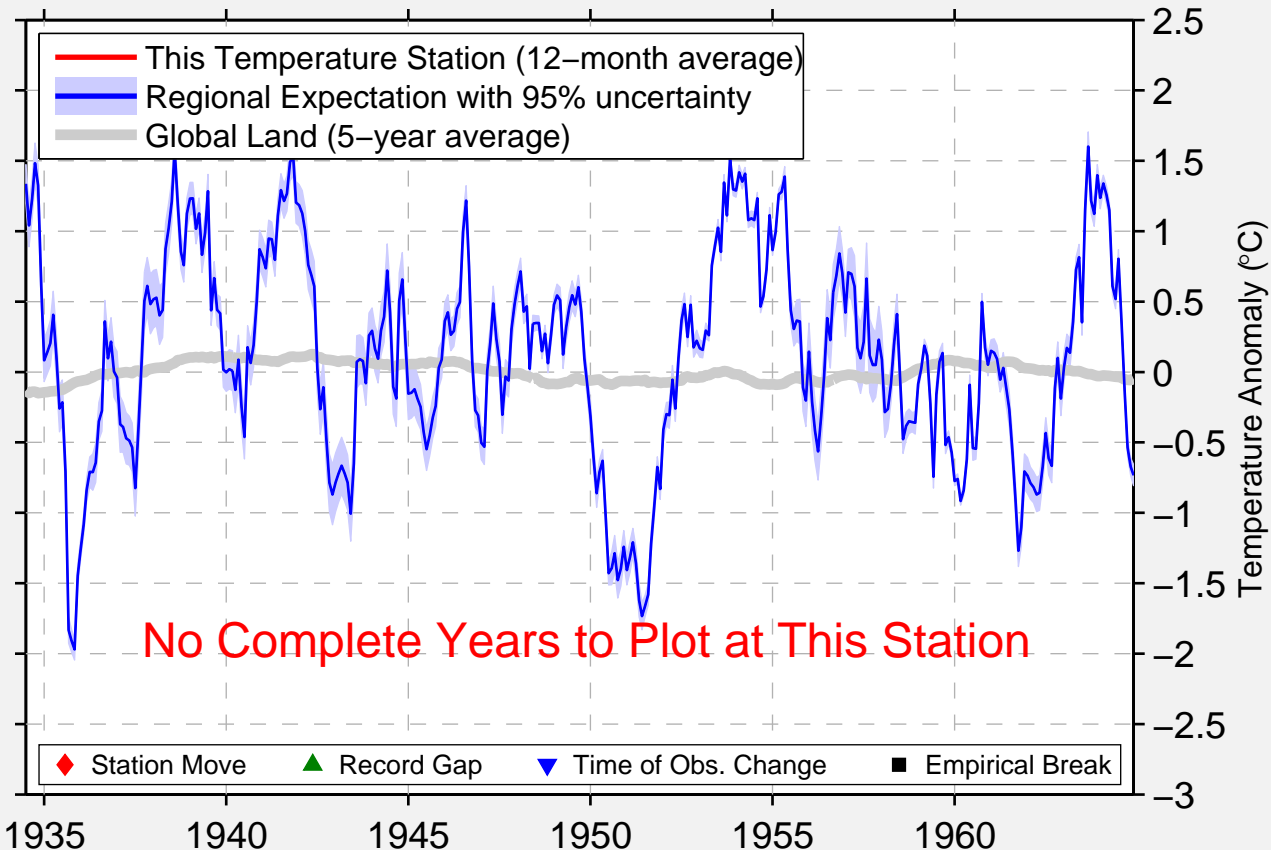

MARSHALLTOWN #2

42.067 N, 92.933 W (United States)

Data Quality Controlled and Aligned at Breakpoints

Berkeley Earth