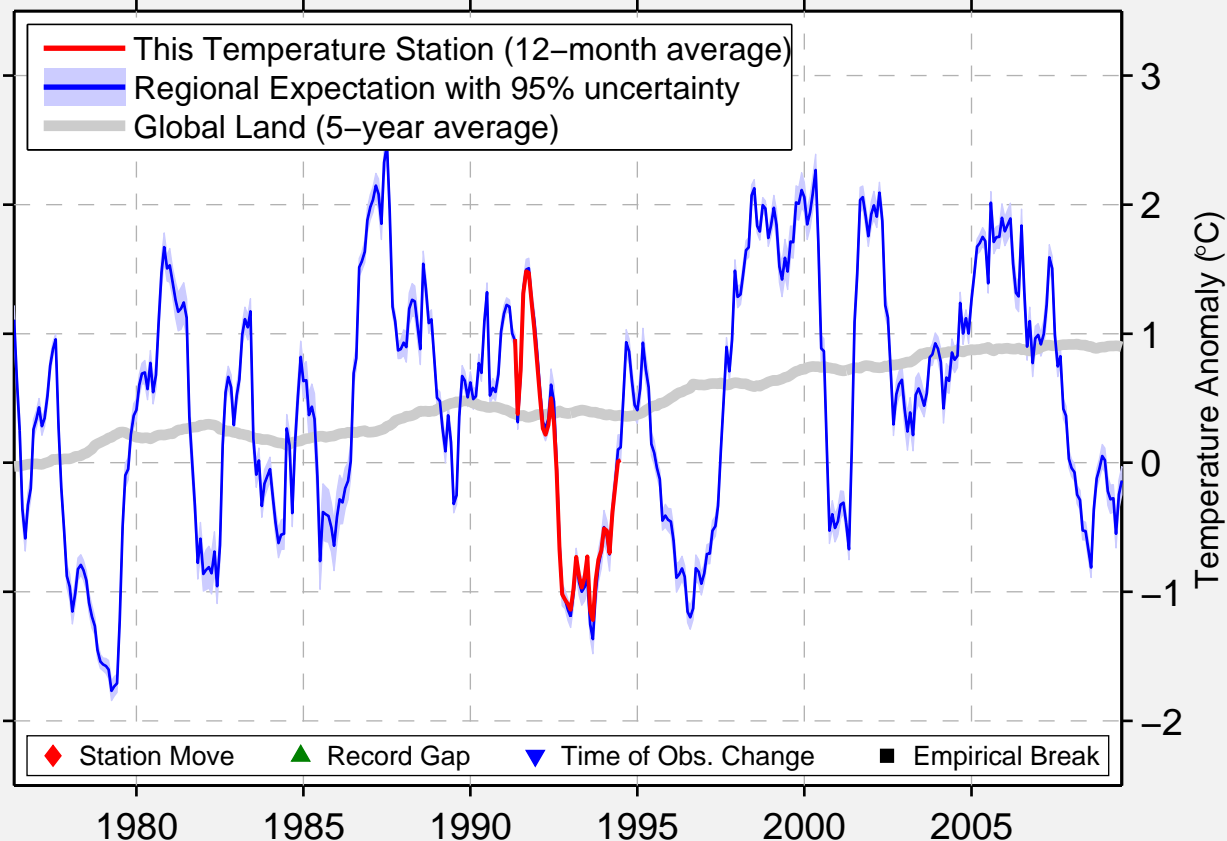

MARSHALLTOWN POL CN PL

42.066 N, 92.908 W (United States)

Data Quality Controlled and Aligned at Breakpoints

Berkeley Earth