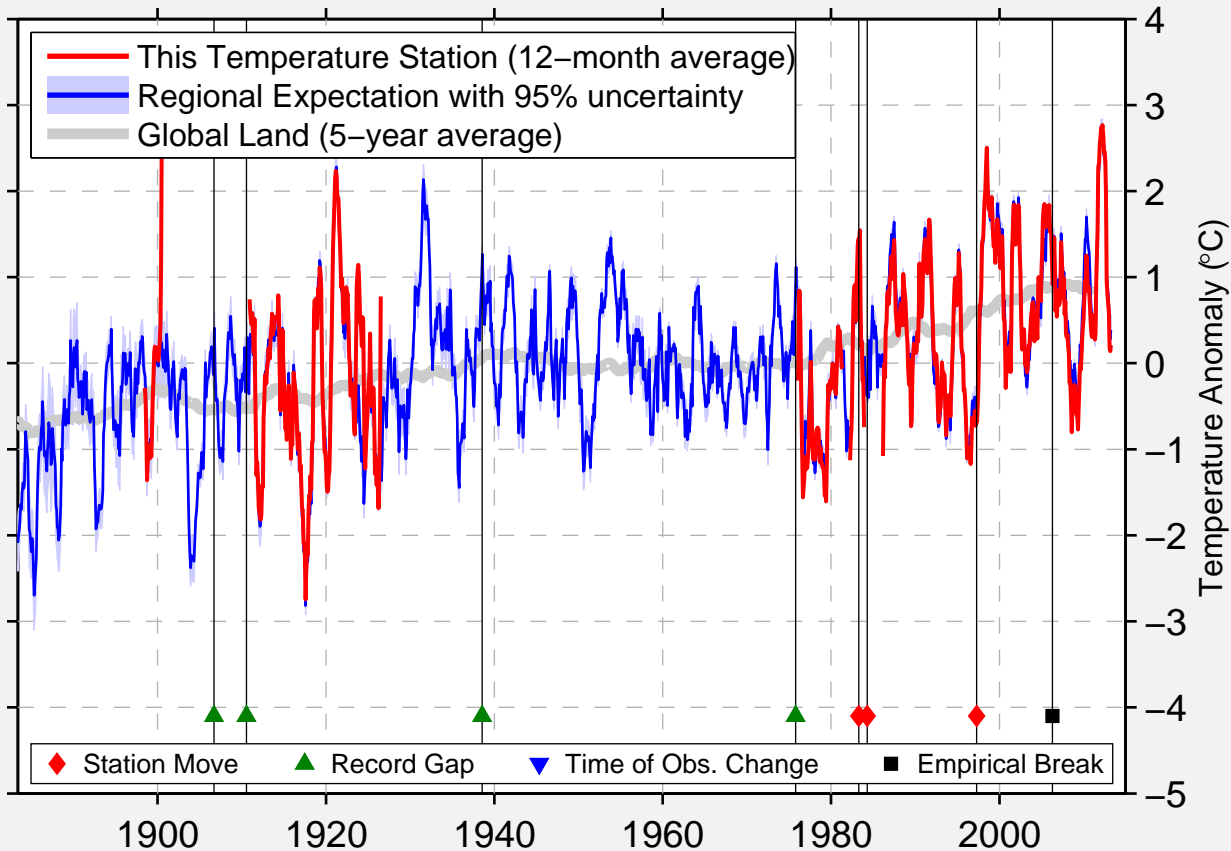

# ELGIN

42.063 N, 88.286 W (United States)

Data Quality Controlled and Aligned at Breakpoints

Berkeley Earth