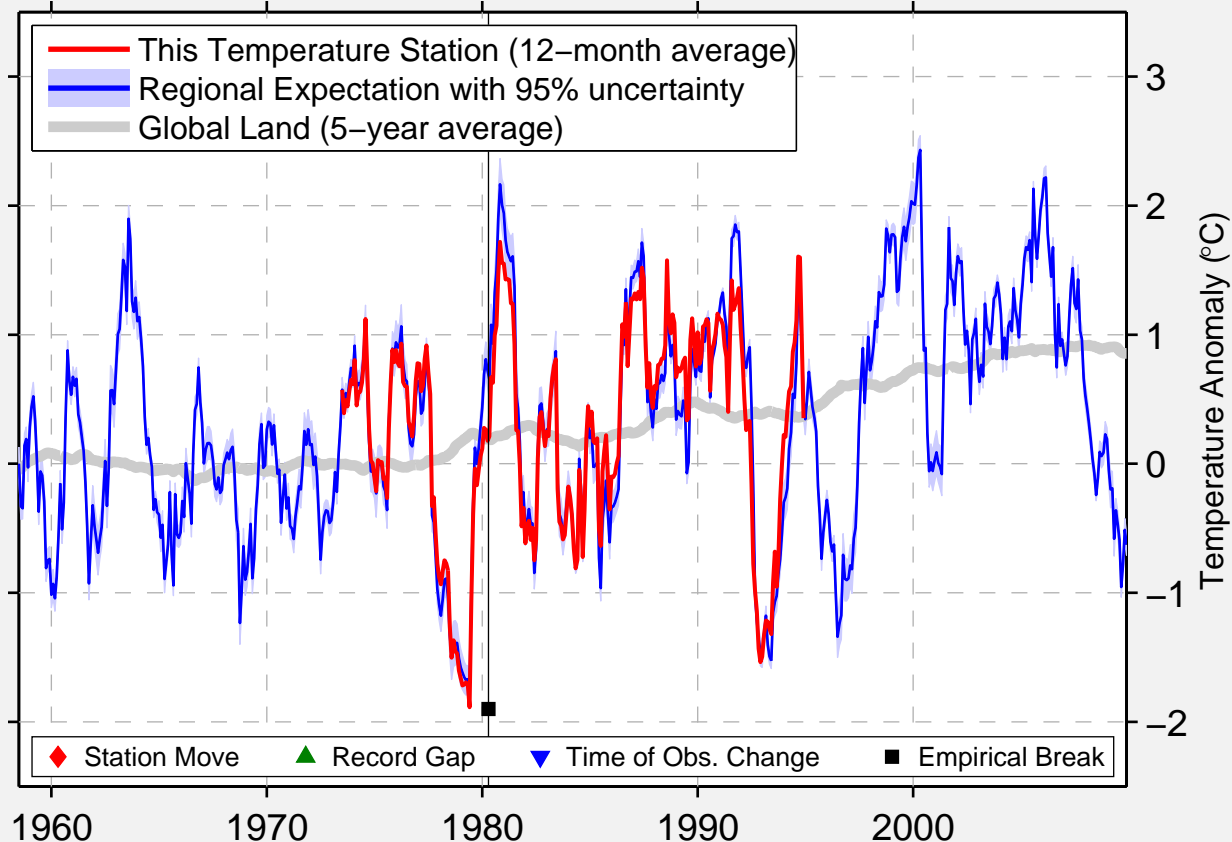

MULLEN/HOOKER CO.

42.050 N, 101.067 W (United States)

Data Quality Controlled and Aligned at Breakpoints

Berkeley Earth