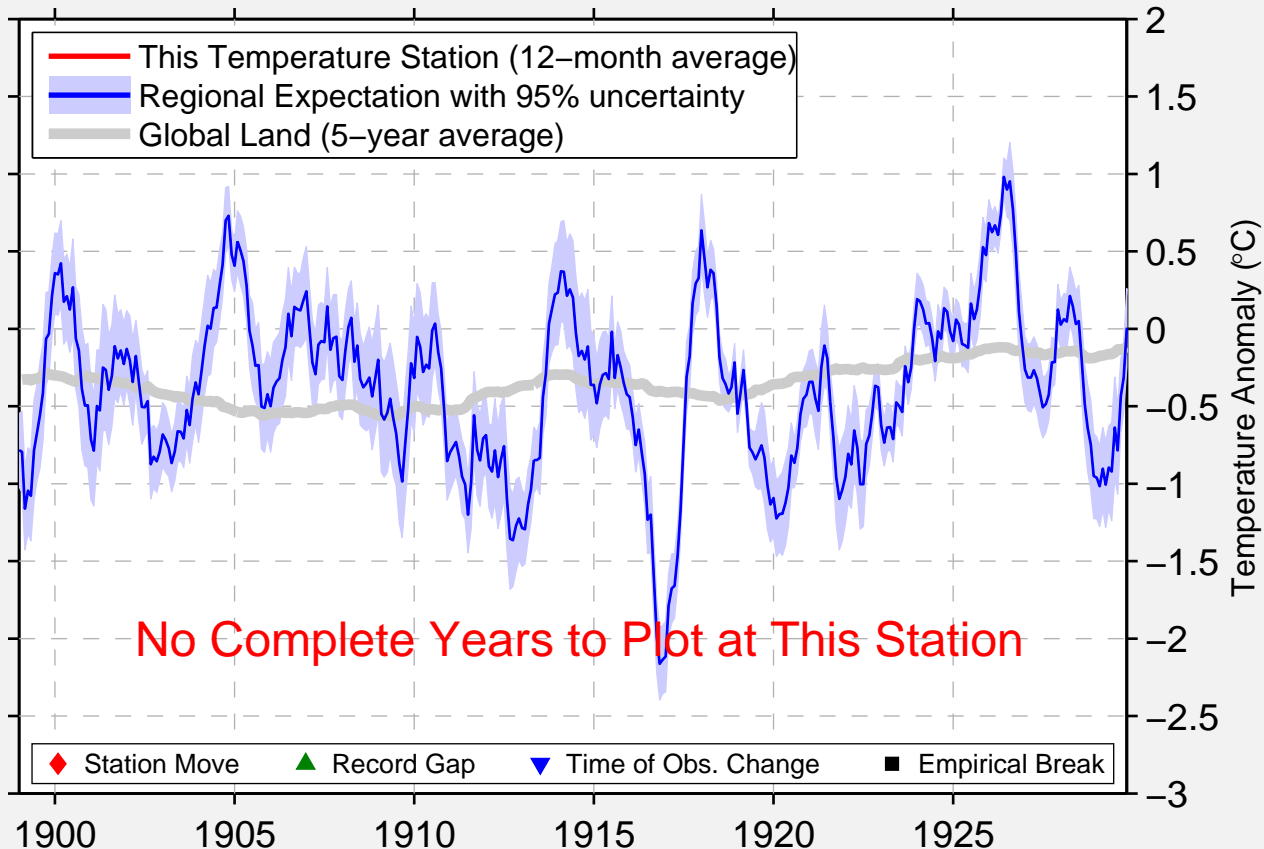

# TULELAKE

42.050 N, 121.583 W (United States)

Data Quality Controlled and Aligned at Breakpoints

Berkeley Earth