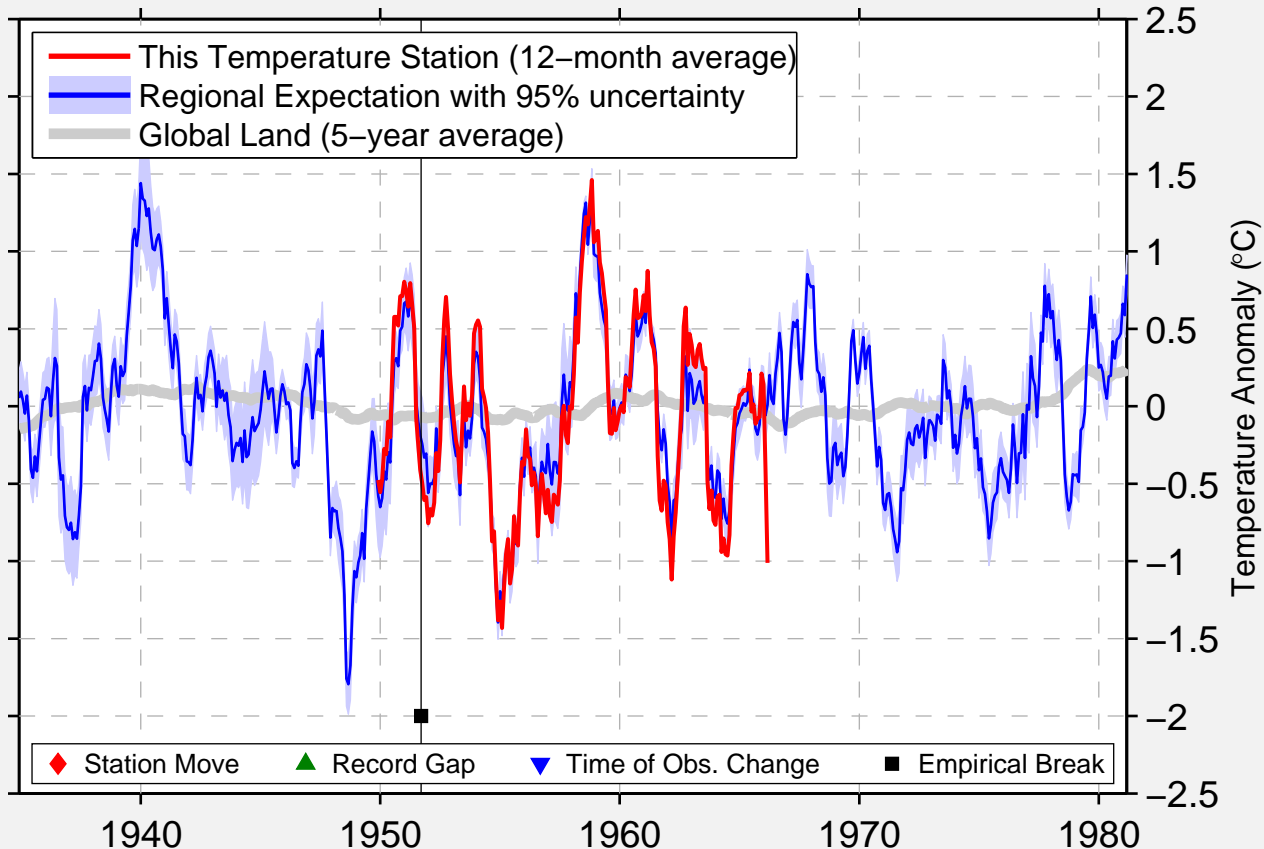

MERRILL 2 NW

42.050 N, 121.633 W (United States)

Data Quality Controlled and Aligned at Breakpoints

Berkeley Earth