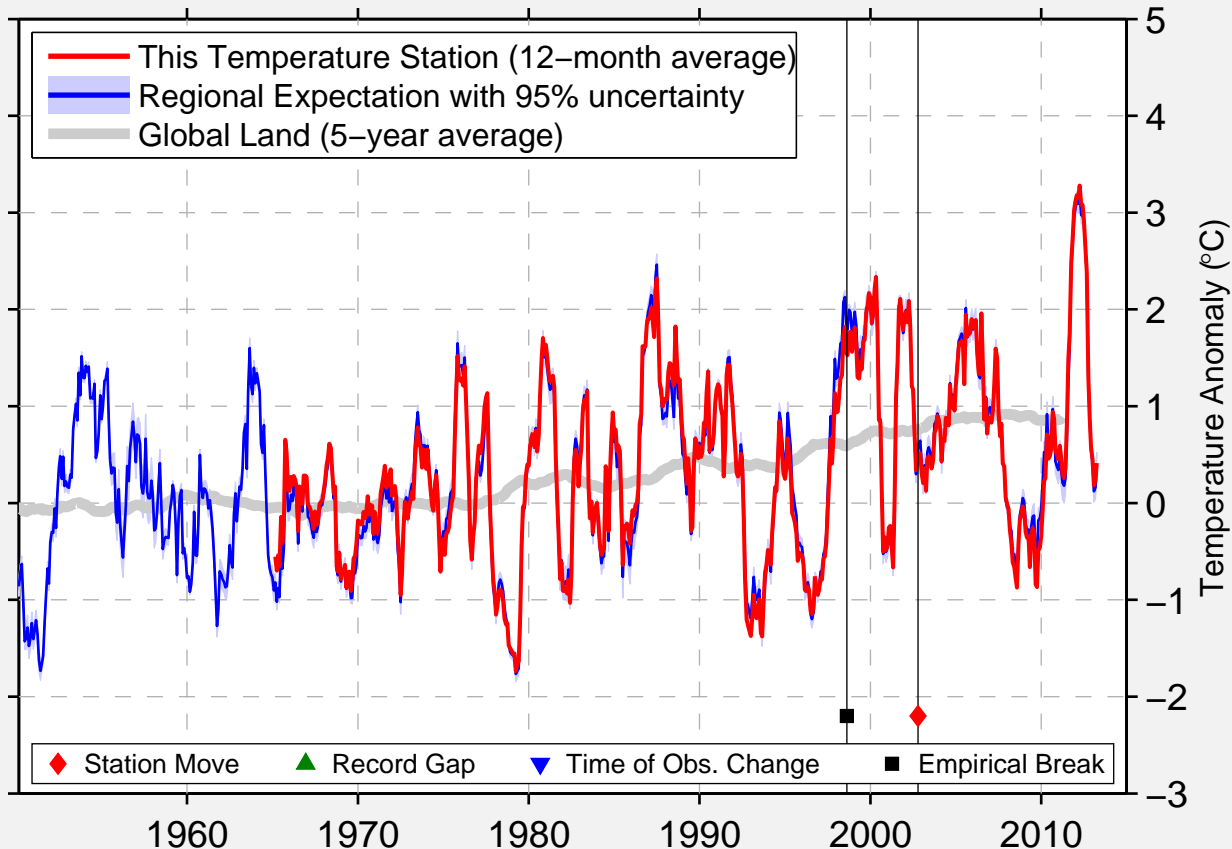

AMES 8 WSW

42.021 N, 93.774 W (United States)

Data Quality Controlled and Aligned at Breakpoints

Berkeley Earth