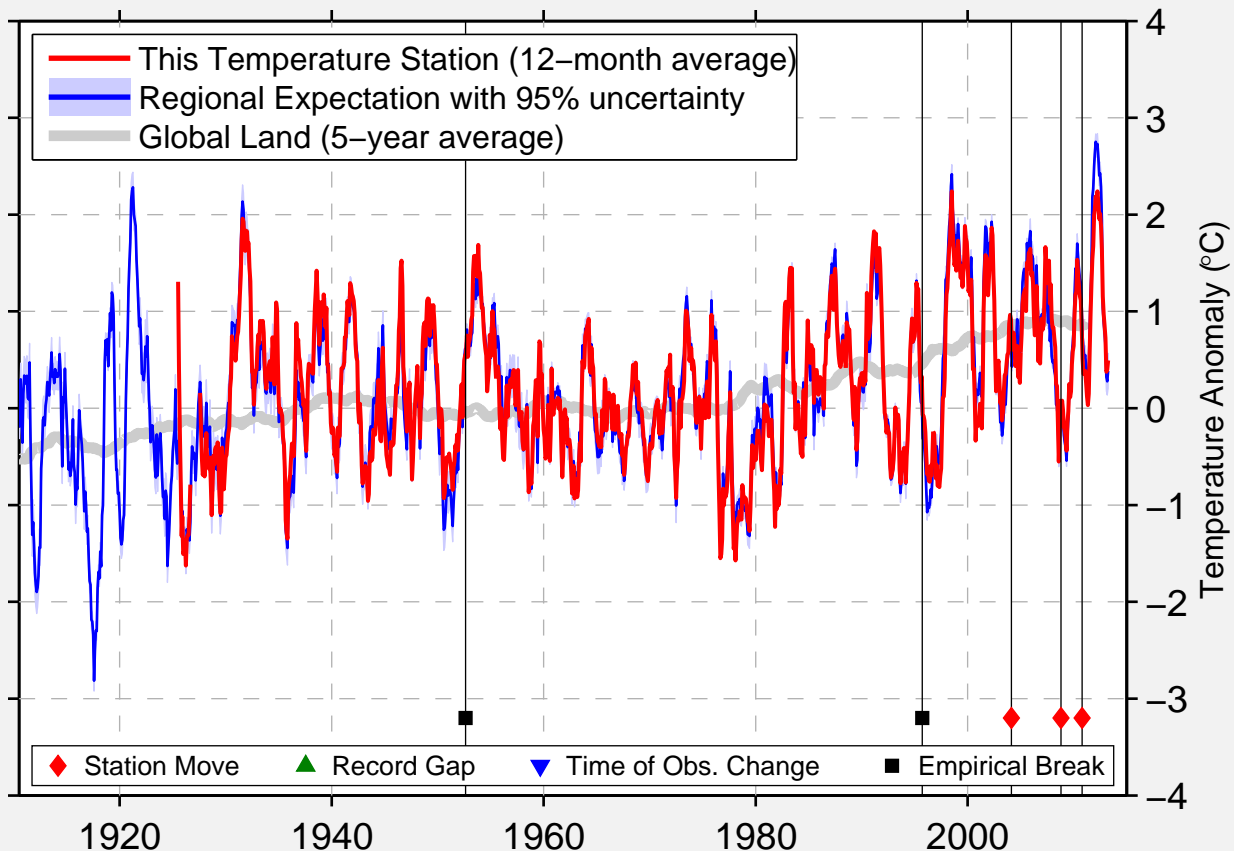

EAU CLAIRE 4 NE

42.017 N, 86.250 W (United States)

Data Quality Controlled and Aligned at Breakpoints

Berkeley Earth