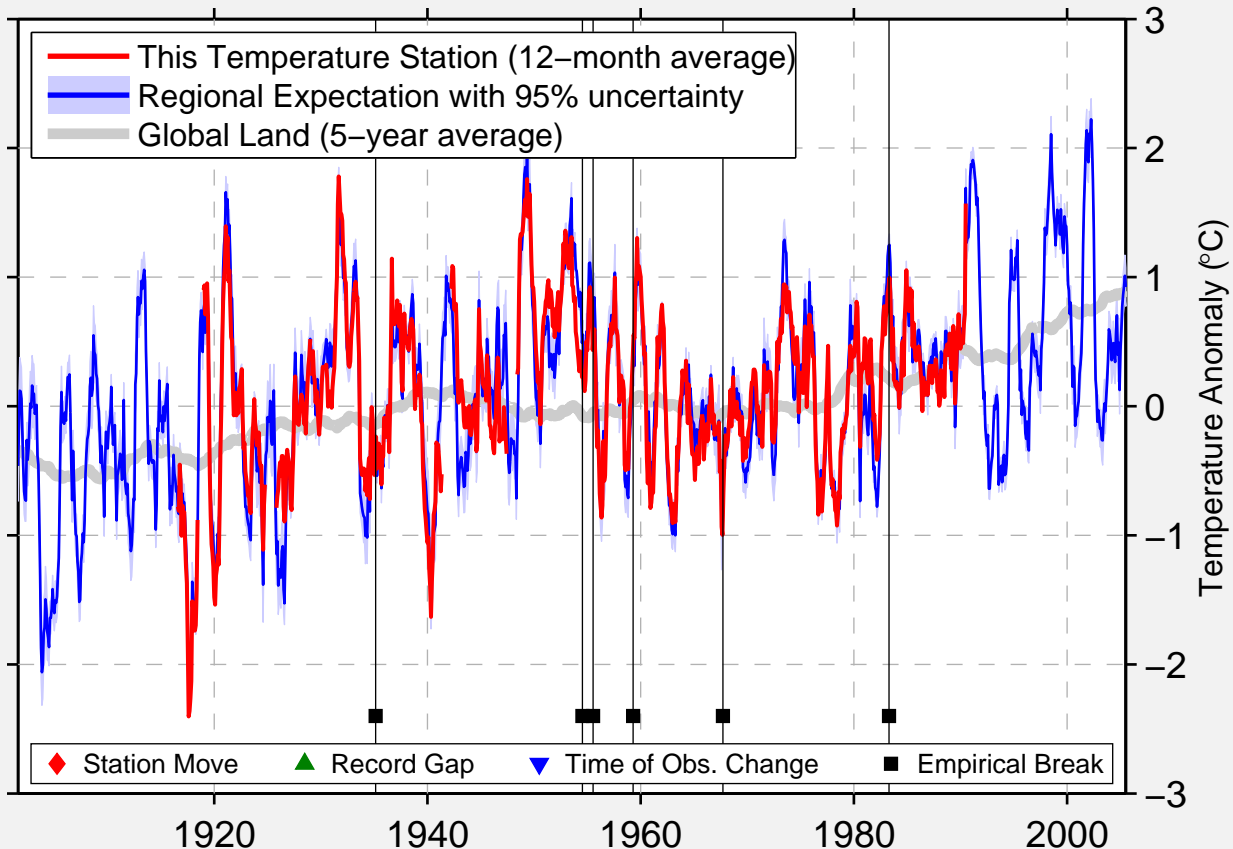

FALLS-VILLAGE

42.000 N, 73.400 W (United States)

Data Quality Controlled and Aligned at Breakpoints

Berkeley Earth