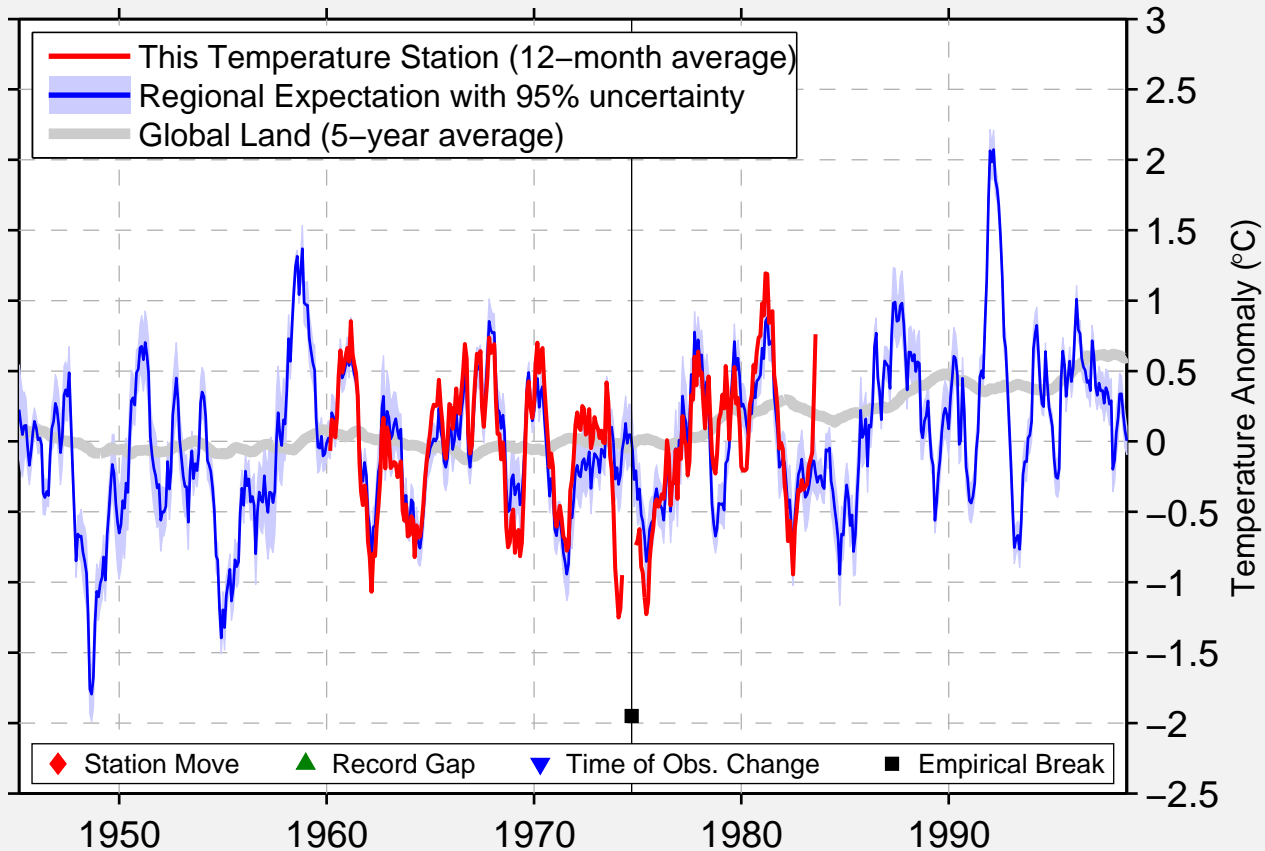

# HILTS SLASH DISPOSAL

42.000 N, 122.633 W (United States)

Data Quality Controlled and Aligned at Breakpoints

Berkeley Earth