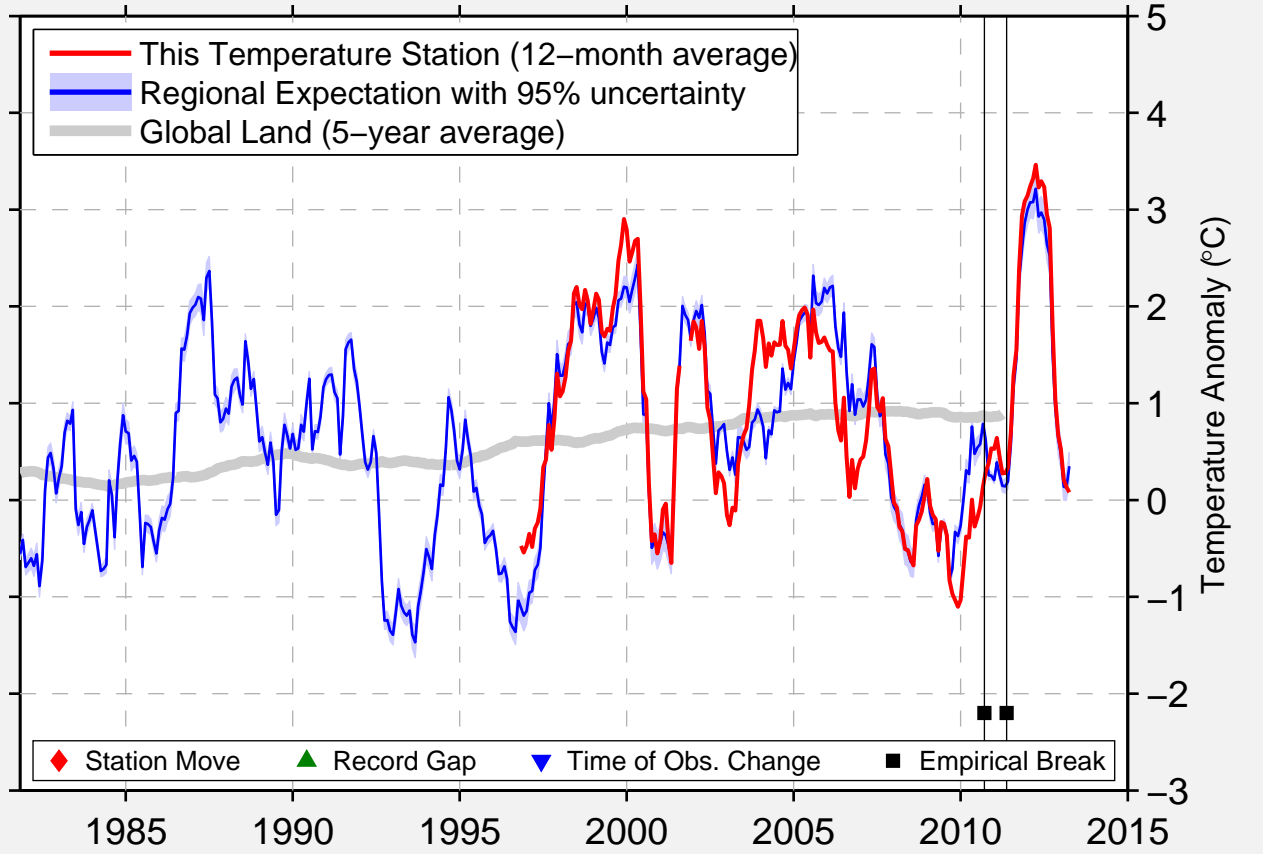

DENISON MUNICIPAL

41.986 N, 95.380 W (United States)

Data Quality Controlled and Aligned at Breakpoints

Berkeley Earth