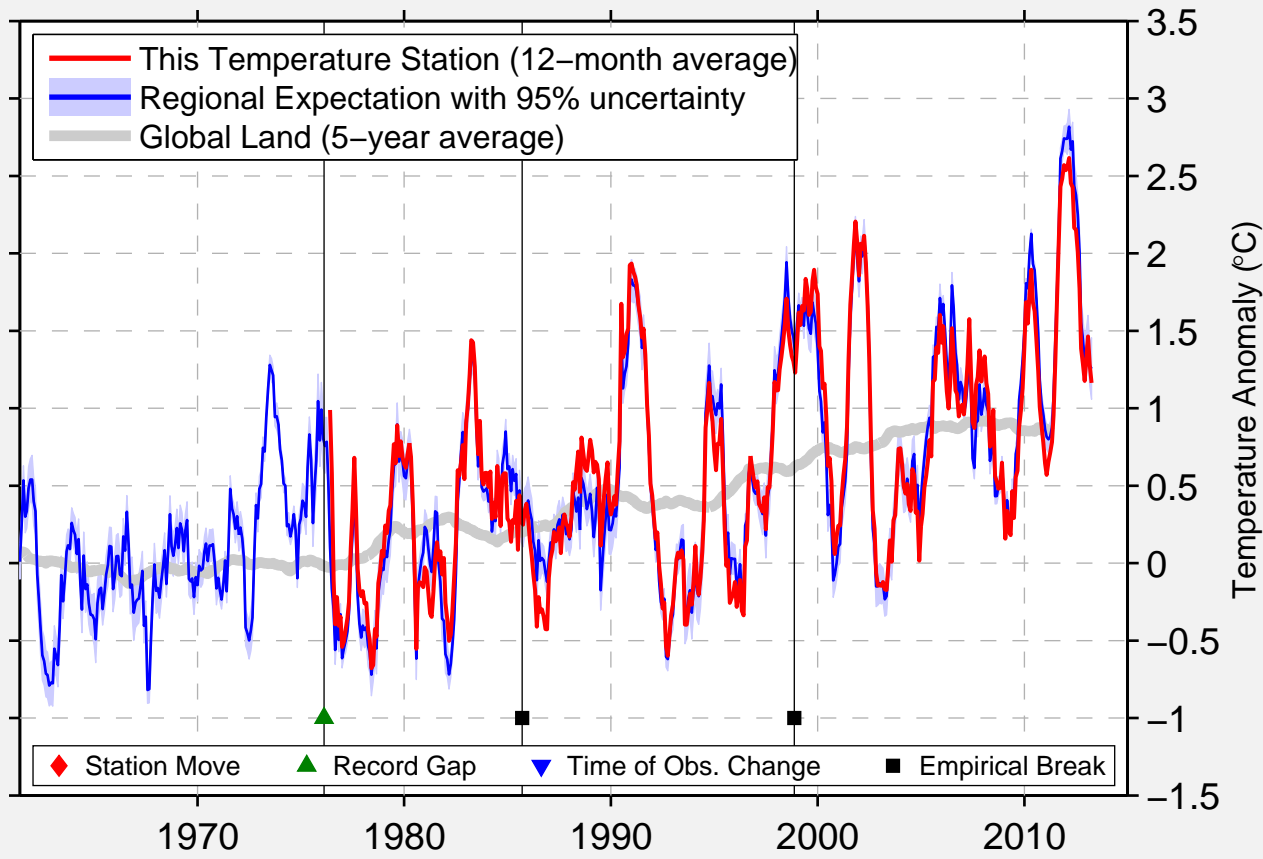

NORTON WEST

41.984 N, 71.146 W (United States)

Data Quality Controlled and Aligned at Breakpoints

Berkeley Earth