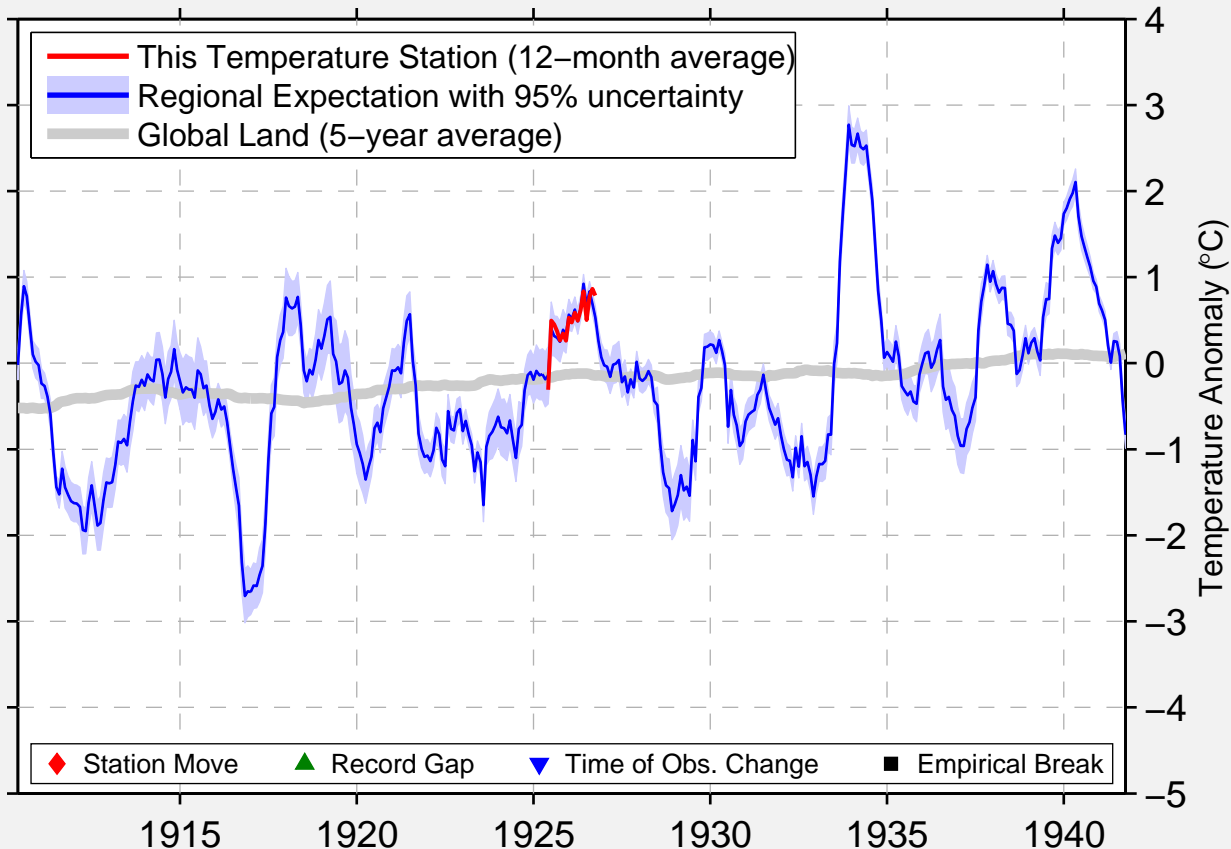

CORNISH SUGAR FACTORY

41.983 N, 111.950 W (United States)

◆ Station Move ▲ Record Gap ▼ Time of Obs. Change ■ Empirical Break