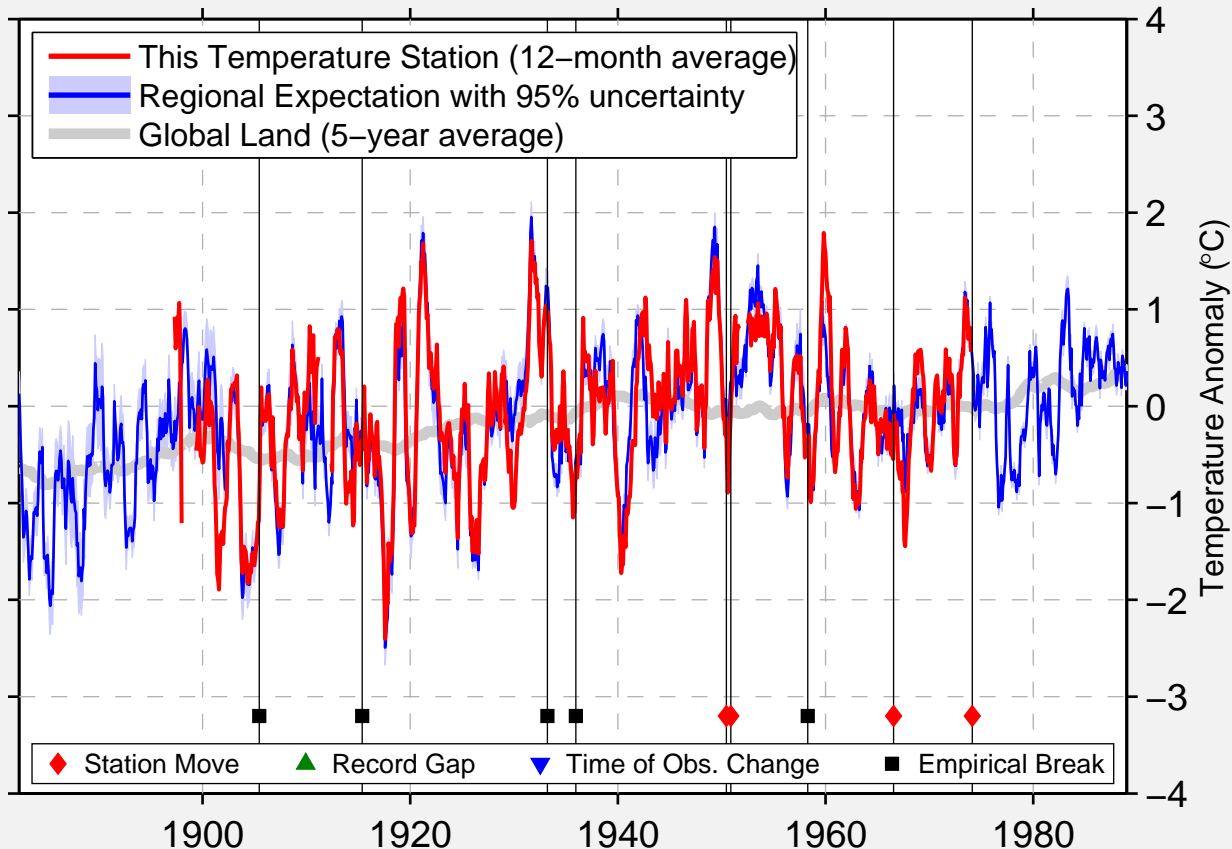

LAWRENCEVILLE 1 S

41.967 N, 77.133 W (United States)

Data Quality Controlled and Aligned at Breakpoints

Berkeley Earth