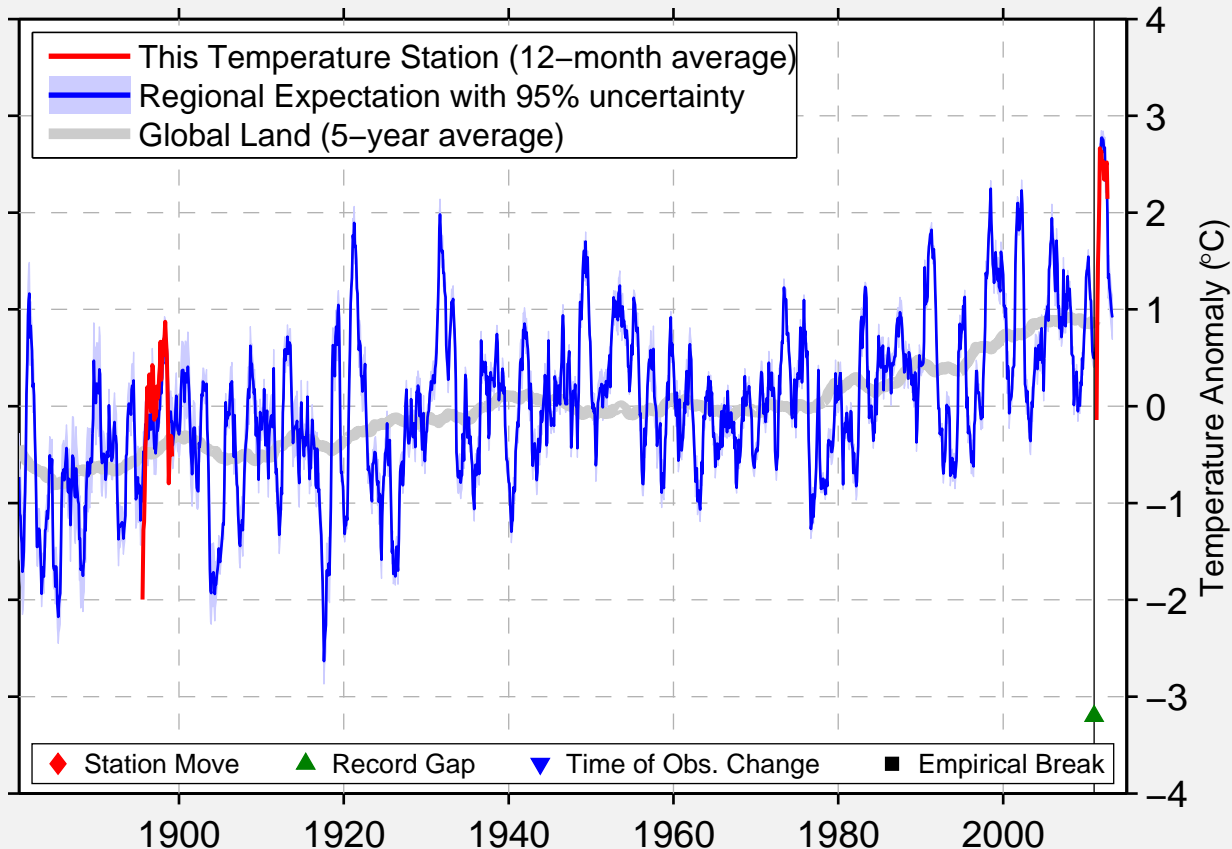

# SHINGLEHOUSE

41.967 N, 78.183 W (United States)

Data Quality Controlled and Aligned at Breakpoints

Berkeley Earth