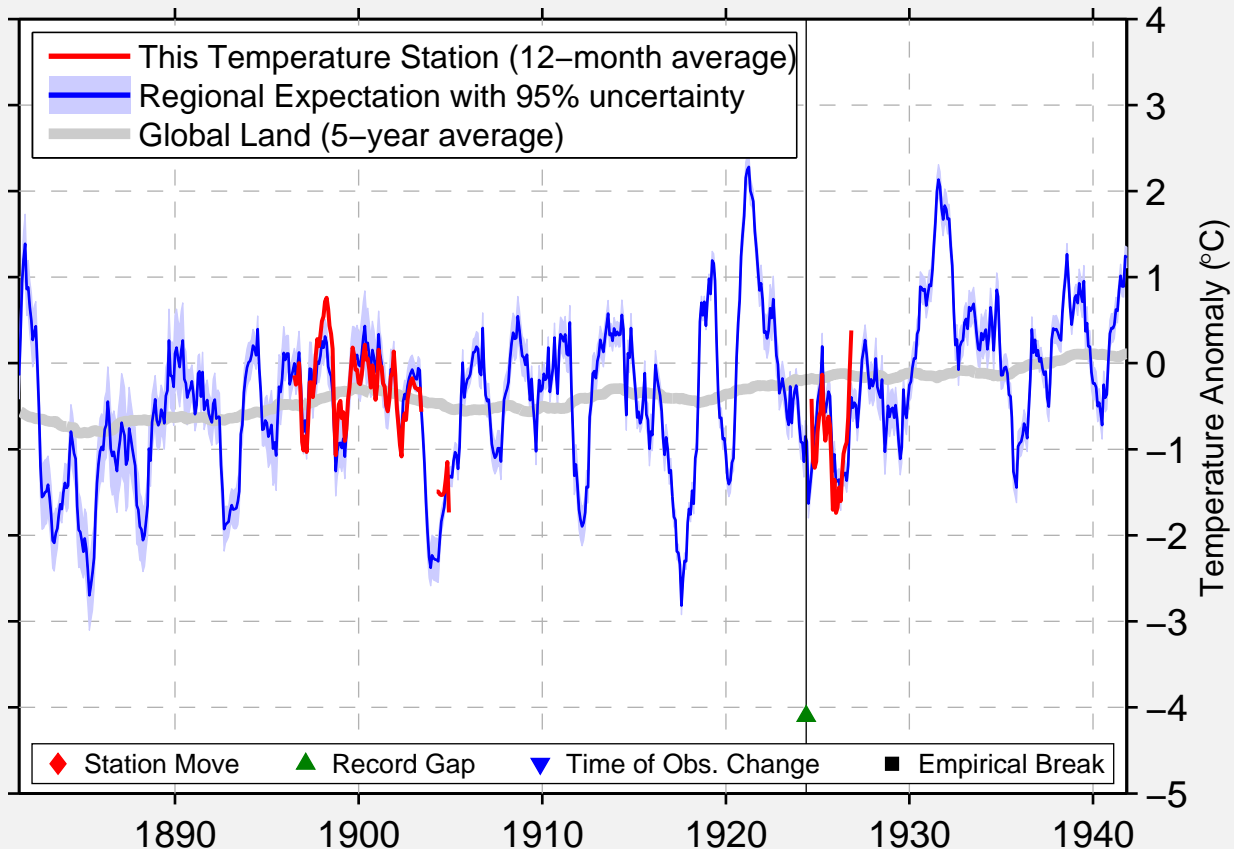

BERRIEN SPRINGS 5 W

41.965 N, 86.437 W (United States)

Data Quality Controlled and Aligned at Breakpoints

Berkeley Earth