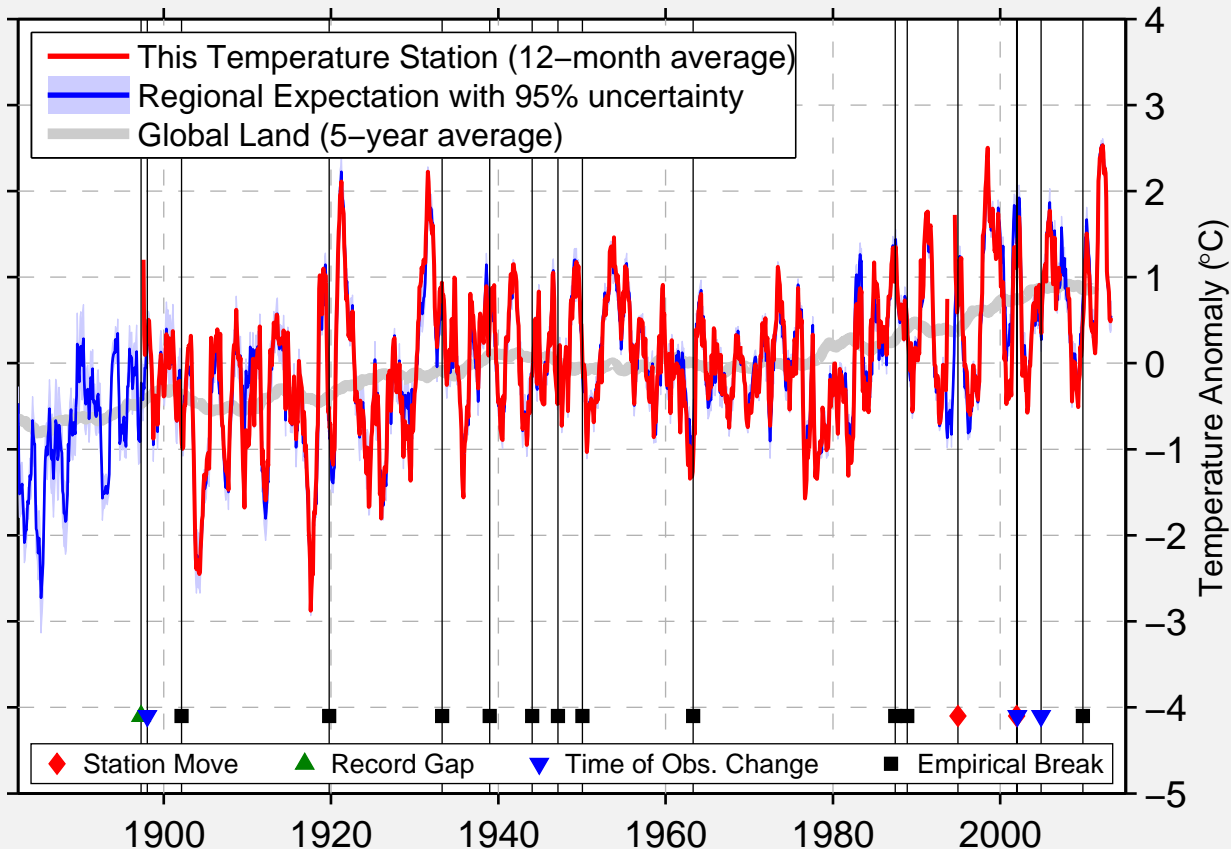

COLDWATER STATE SCHOOL

41.954 N, 84.999 W (United States)

Data Quality Controlled and Aligned at Breakpoints

Berkeley Earth