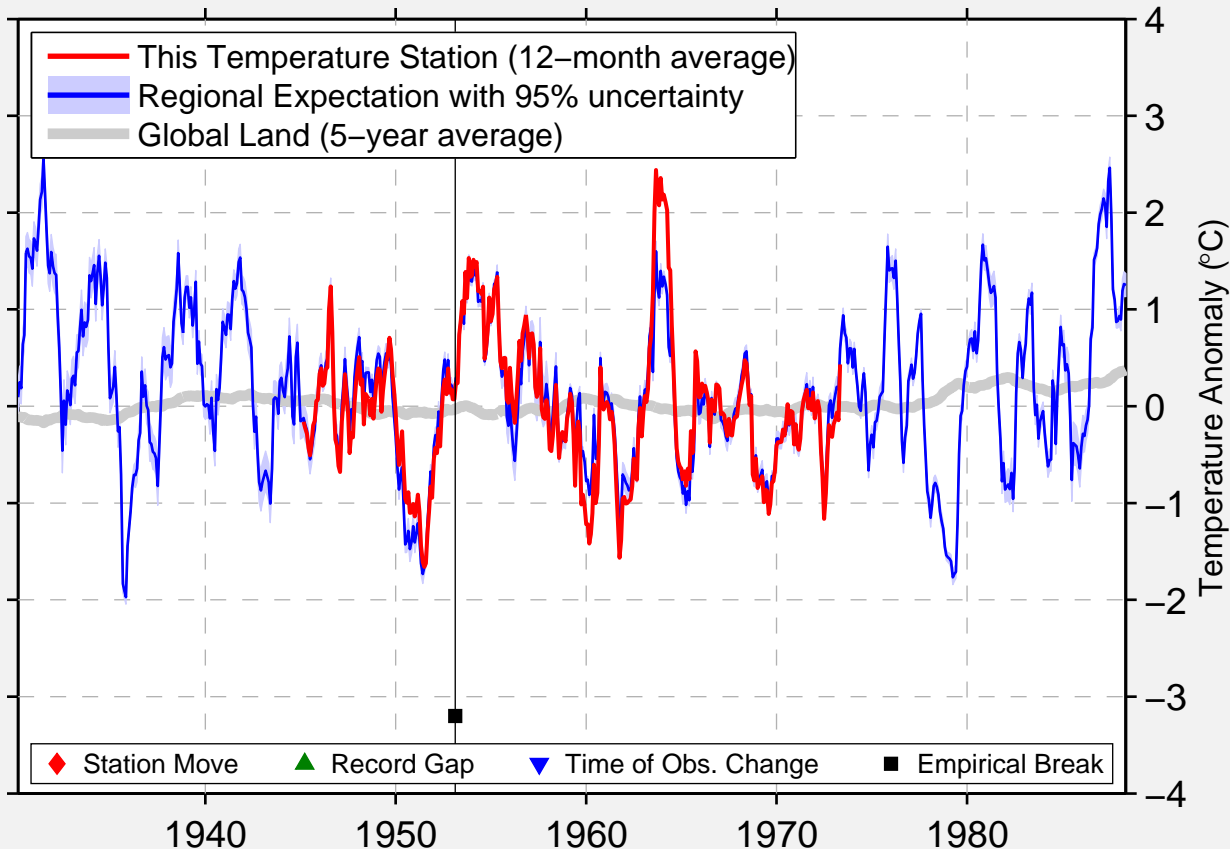

# WOODWARD 7 N

41.950 N, 93.917 W (United States)

Data Quality Controlled and Aligned at Breakpoints

Berkeley Earth