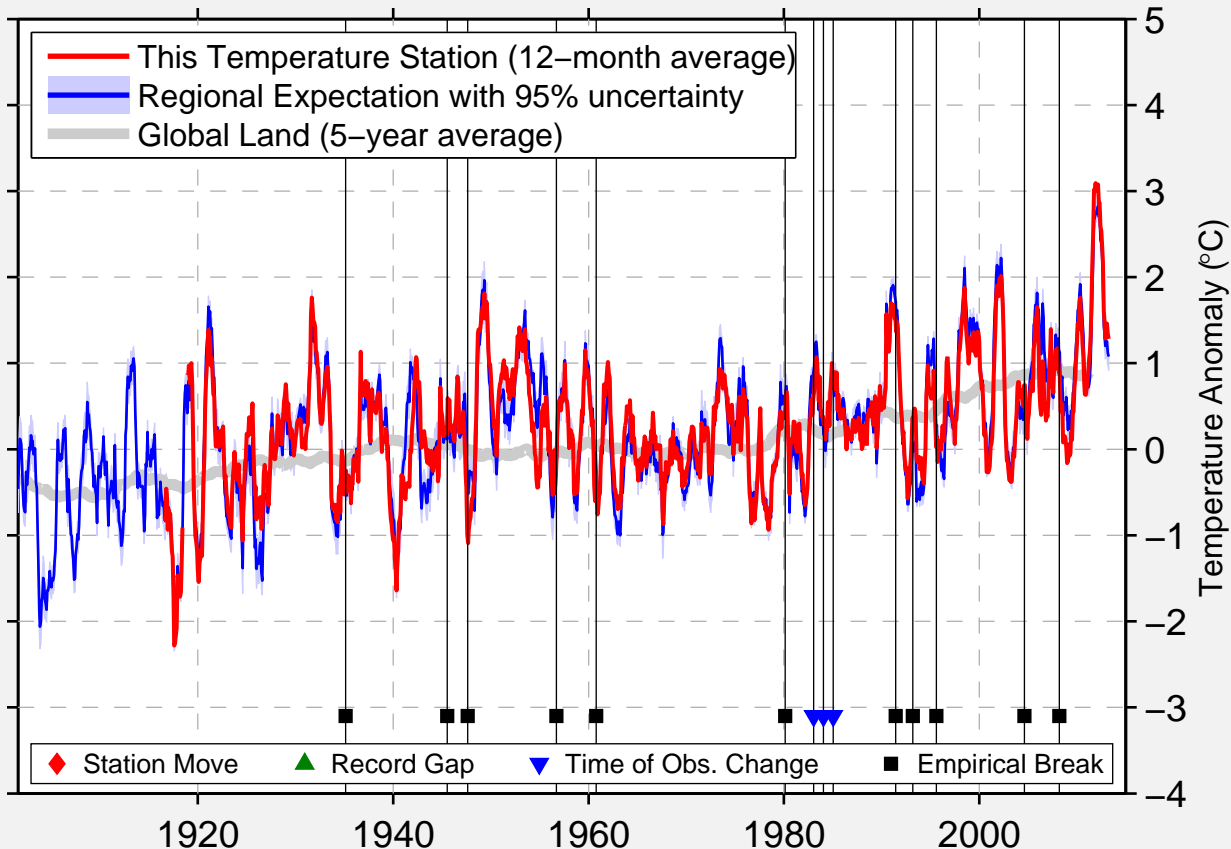

# FALLS VILLAGE 1

41.942 N, 73.342 W (United States)

Data Quality Controlled and Aligned at Breakpoints

Berkeley Earth