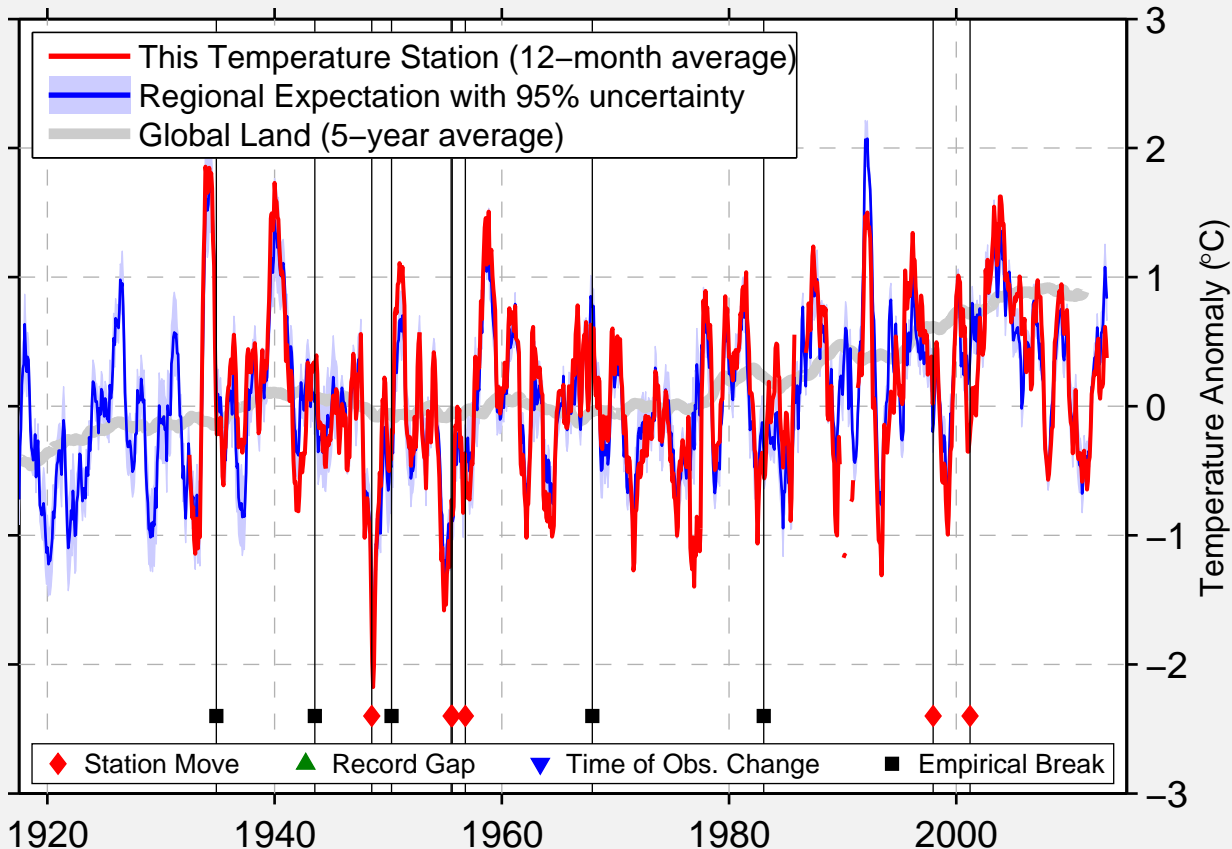

TULELAKE 5 WSW

41.938 N, 121.513 W (United States)

Data Quality Controlled and Aligned at Breakpoints

Berkeley Earth