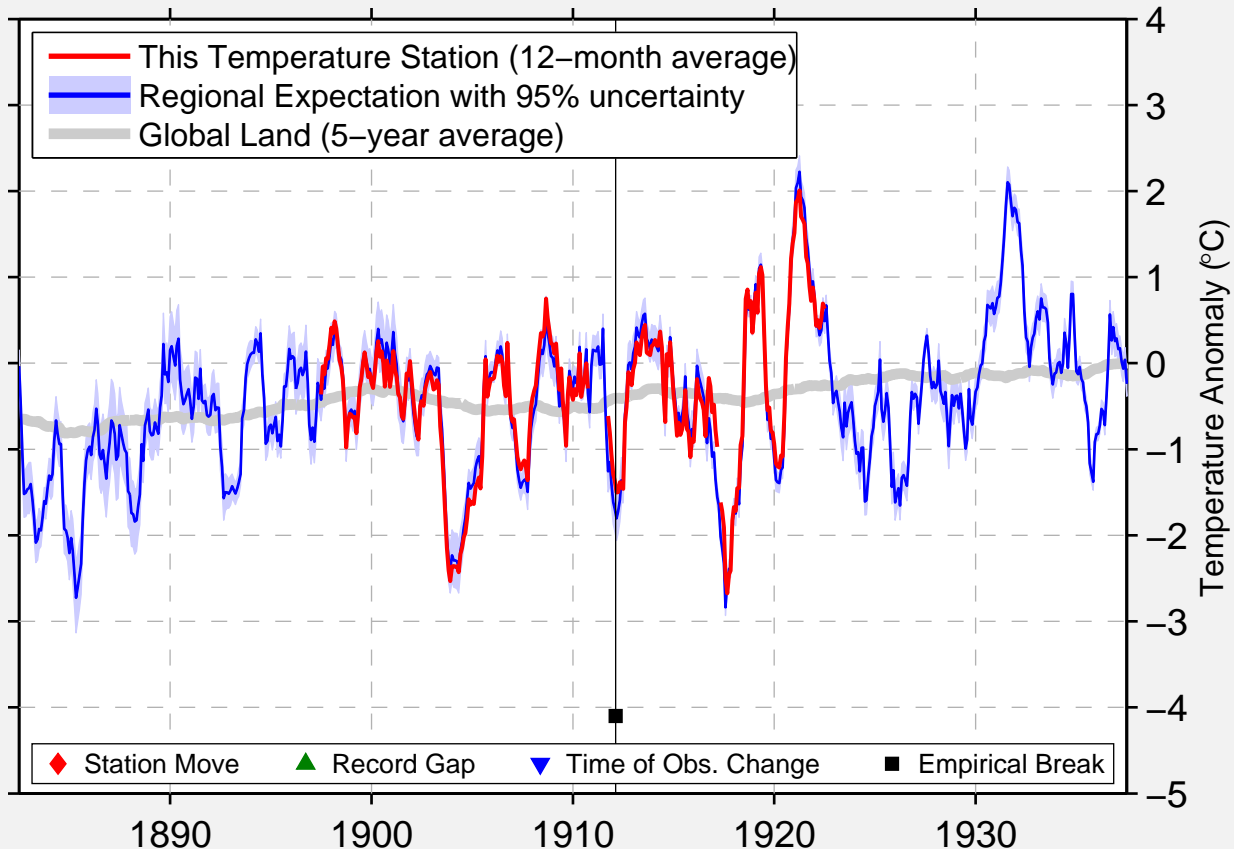

WASEPI

41.933 N, 85.467 W (United States)

Data Quality Controlled and Aligned at Breakpoints

Berkeley Earth