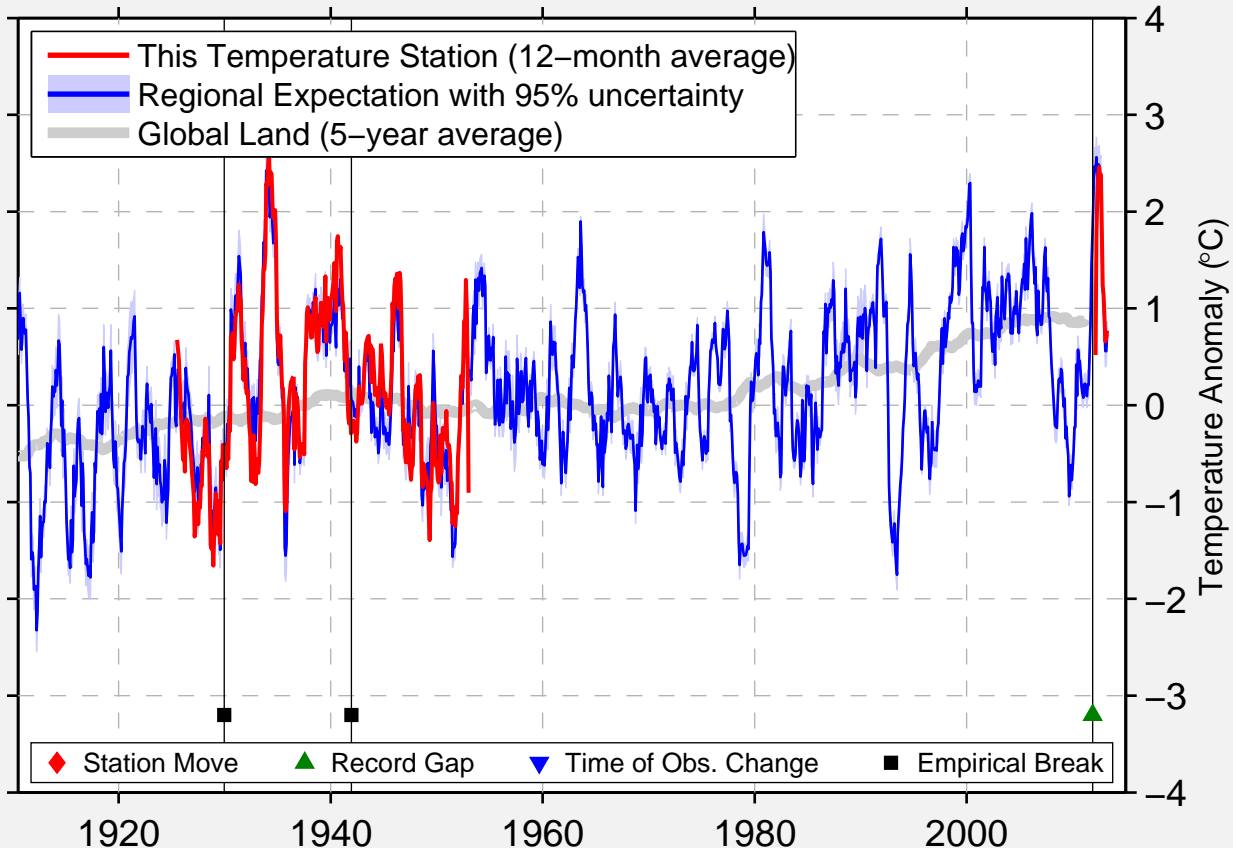

# MINATARE DAM (USBR)

41.918 N, 103.484 W (United States)

Data Quality Controlled and Aligned at Breakpoints

Berkeley Earth