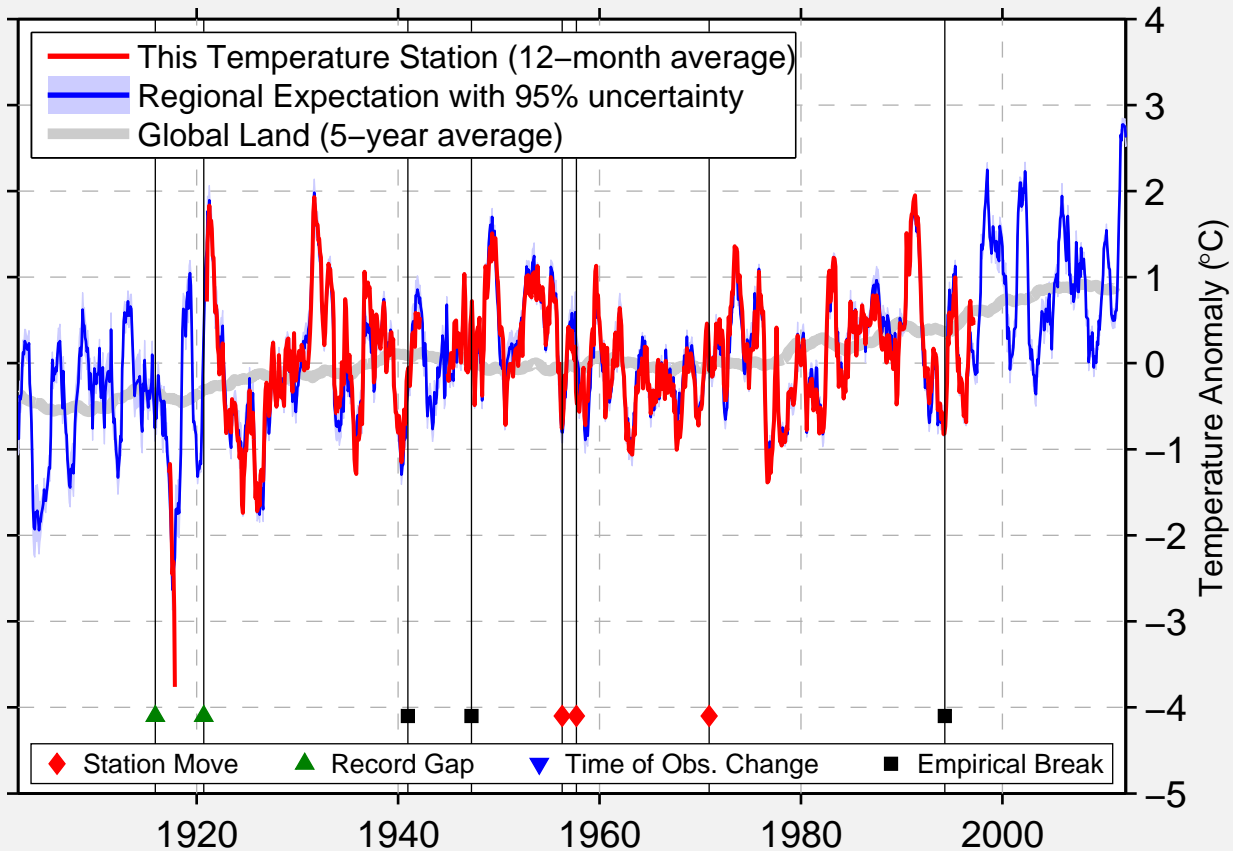

# CORRY

41.917 N, 79.633 W (United States)

Data Quality Controlled and Aligned at Breakpoints

Berkeley Earth