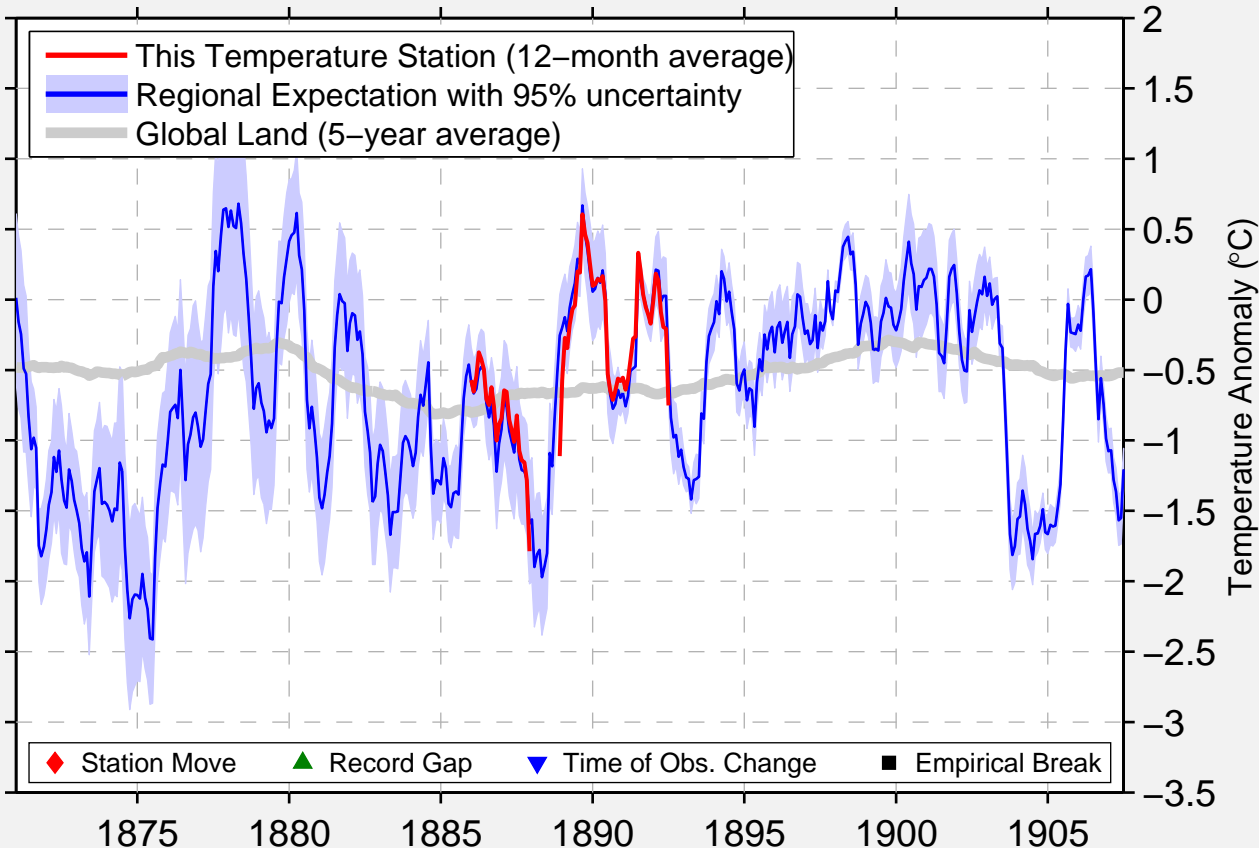

TAUNTON NO. 163

41.900 N, 71.083 W (United States)

◆ Station Move ▲ Record Gap ▼ Time of Obs. Change ■ Empirical Break