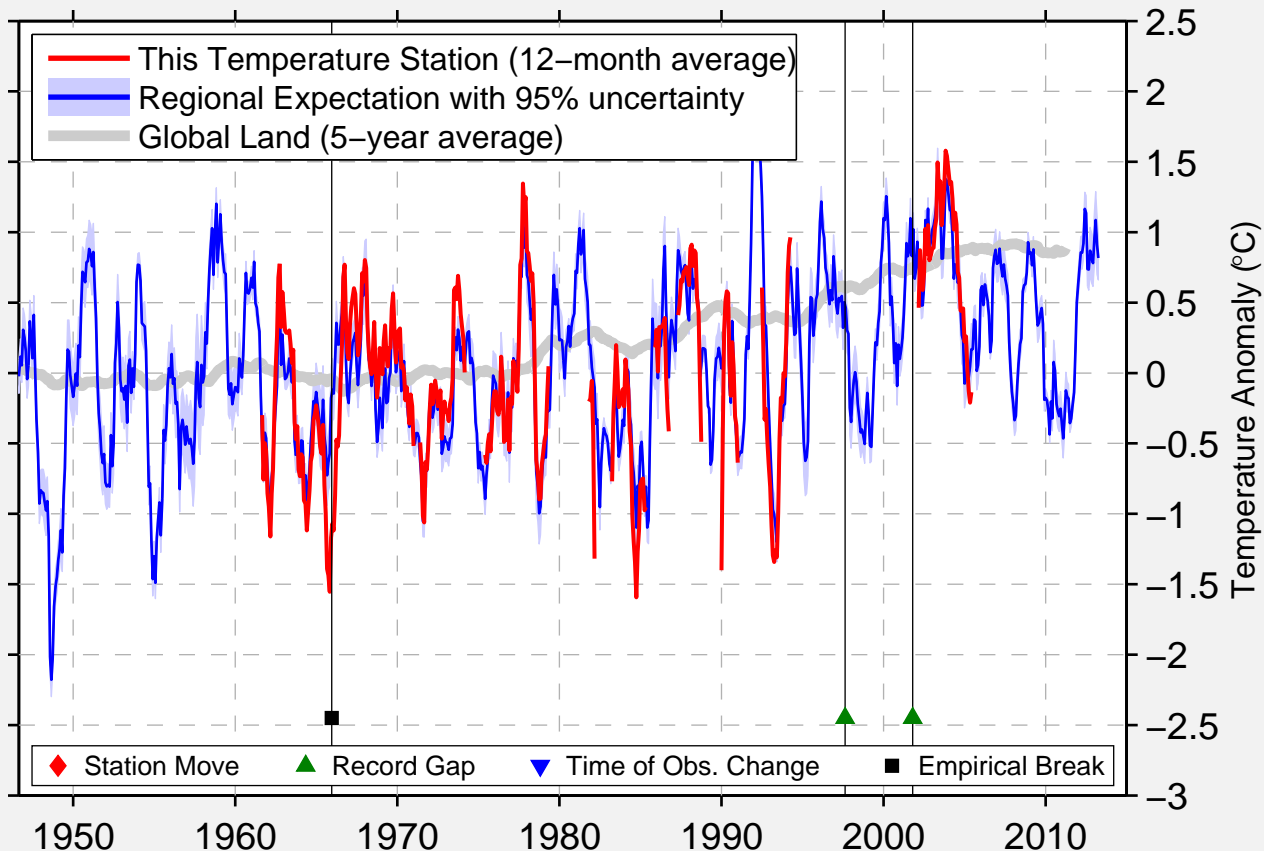

DUFURRENA – DENIO 22WSW

41.868 N, 119.015 W (United States)

Data Quality Controlled and Aligned at Breakpoints

Berkeley Earth