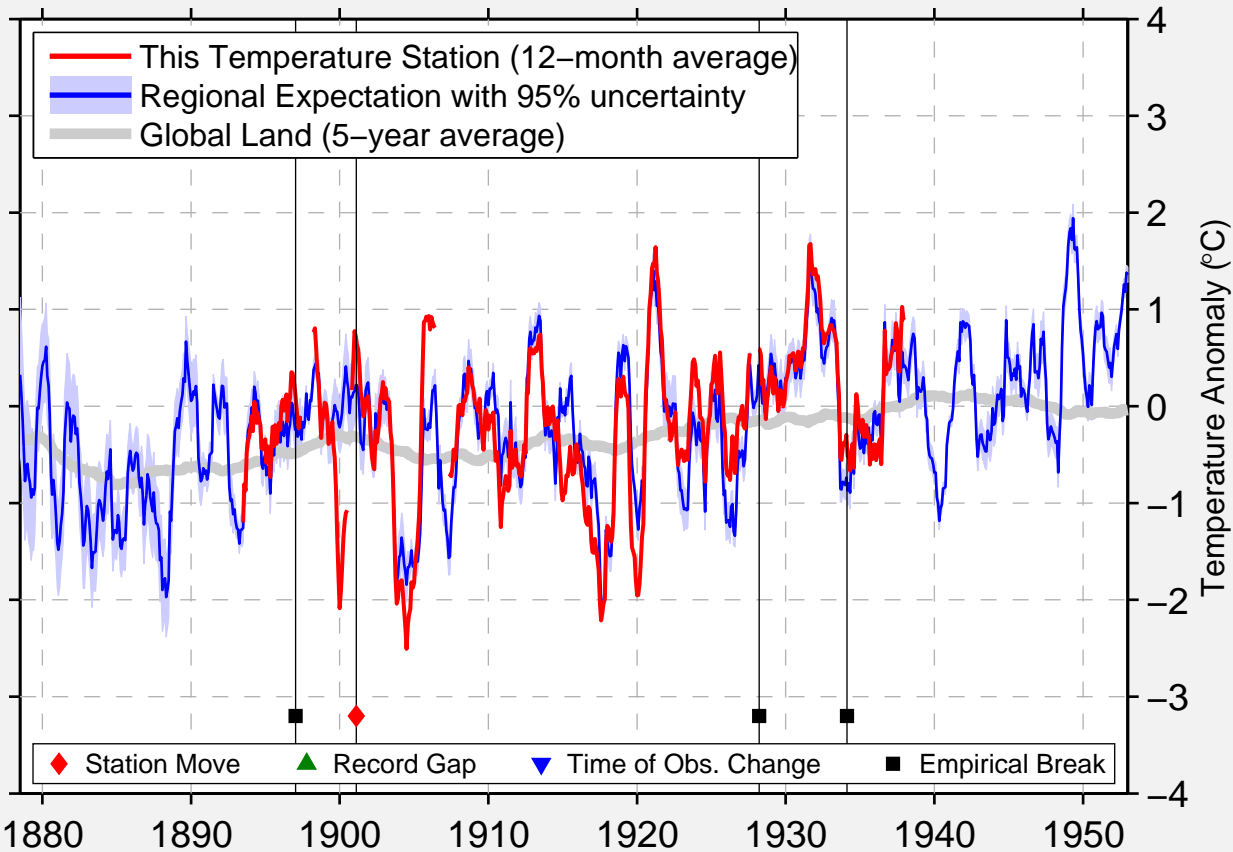

# PAWTUCKET

41.867 N, 71.367 W (United States)

Data Quality Controlled and Aligned at Breakpoints

Berkeley Earth