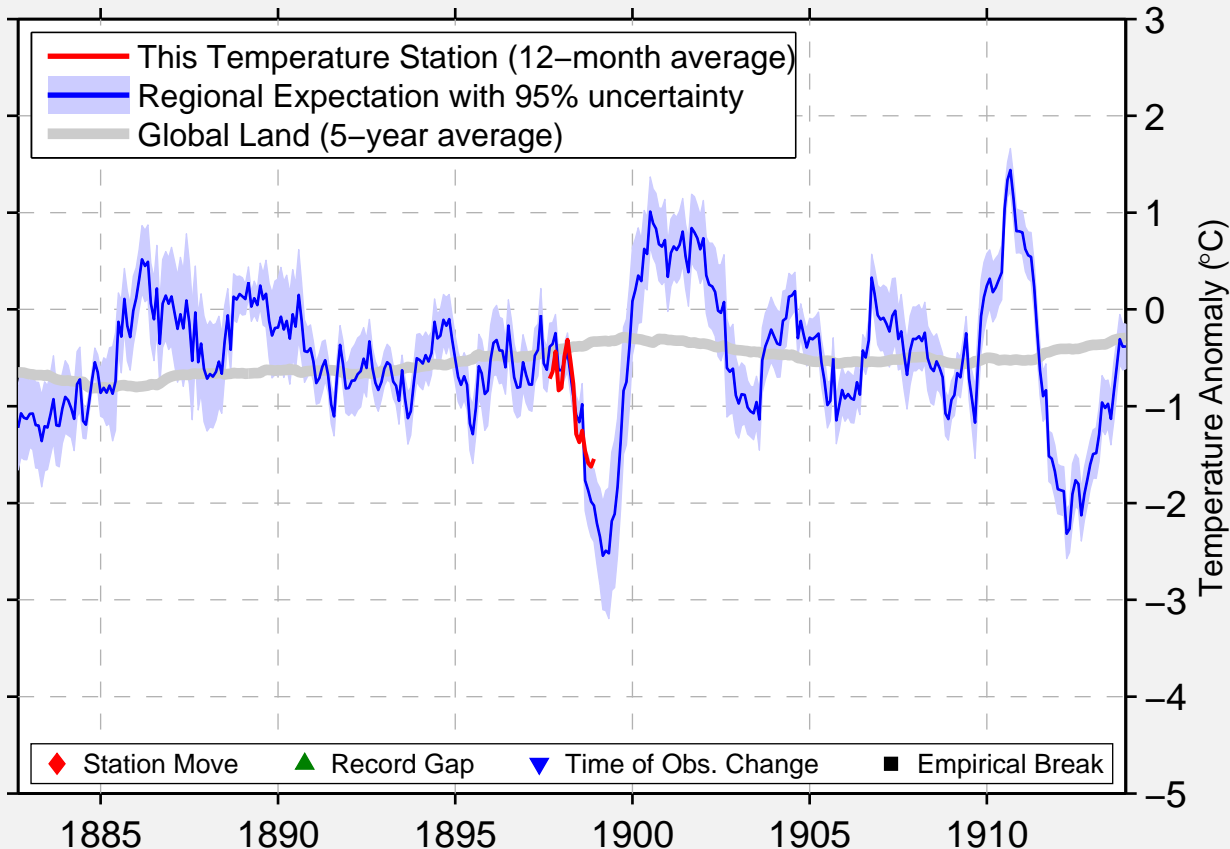

CARBON

41.867 N, 106.367 W (United States)

Data Quality Controlled and Aligned at Breakpoints

Berkeley Earth