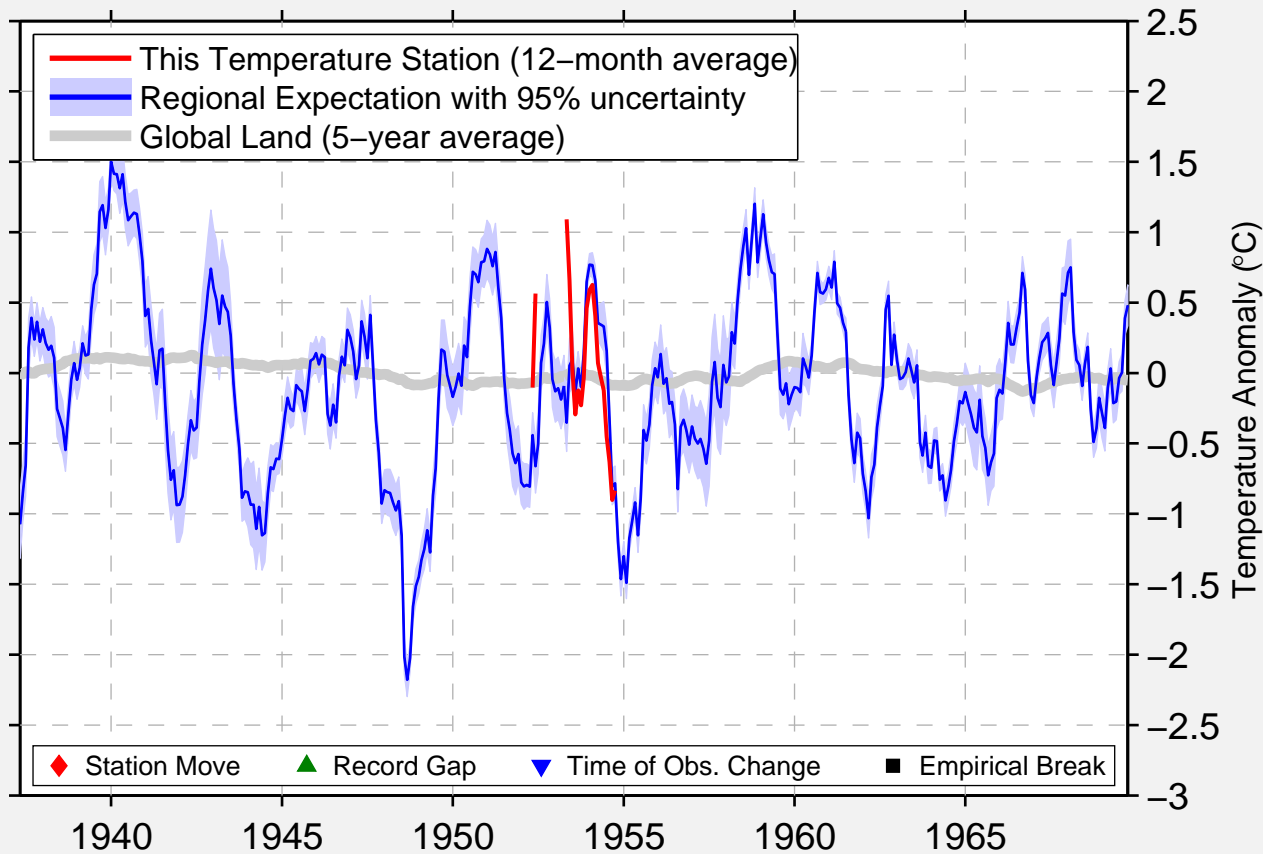

VIRGIN VALLEY

41.867 N, 119.017 W (United States)

Data Quality Controlled and Aligned at Breakpoints

Berkeley Earth