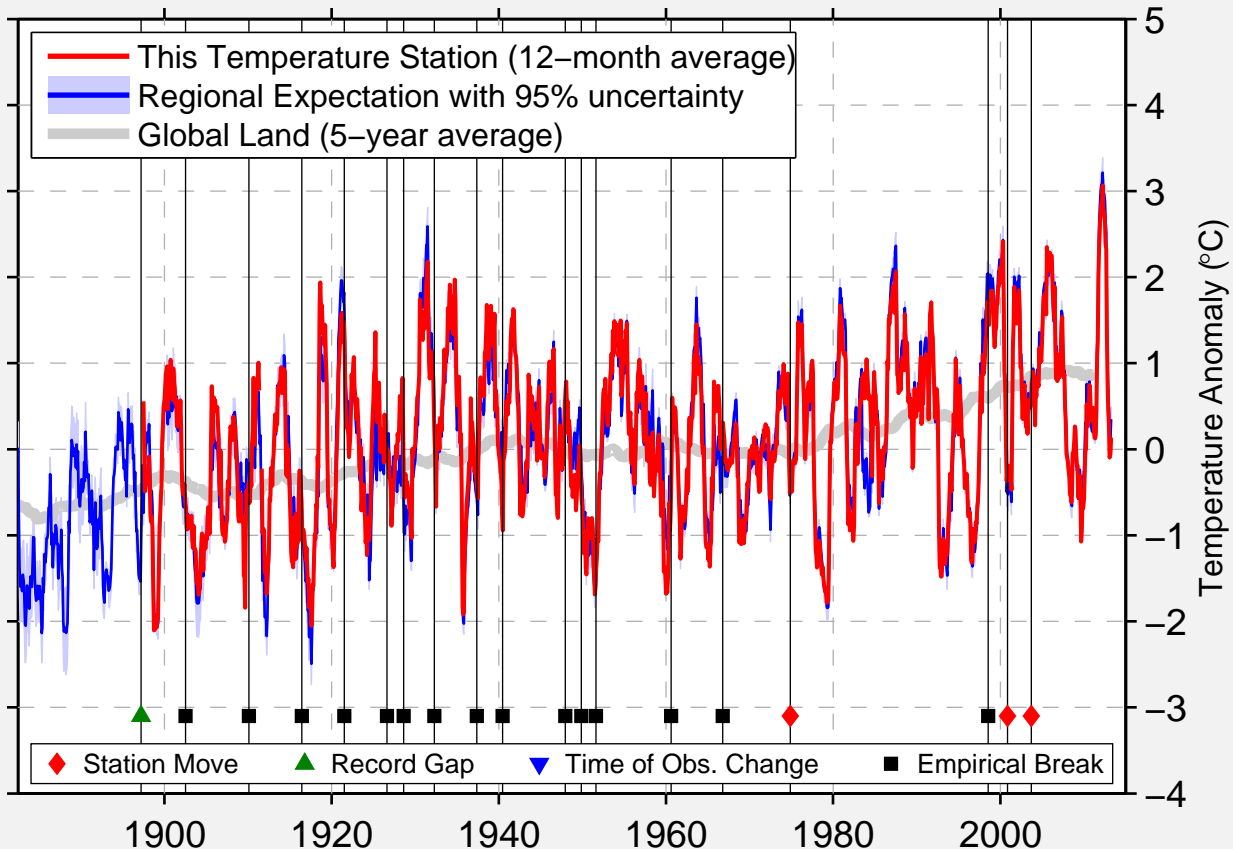

WEST POINT

41.845 N, 96.714 W (United States)

Data Quality Controlled and Aligned at Breakpoints

Berkeley Earth