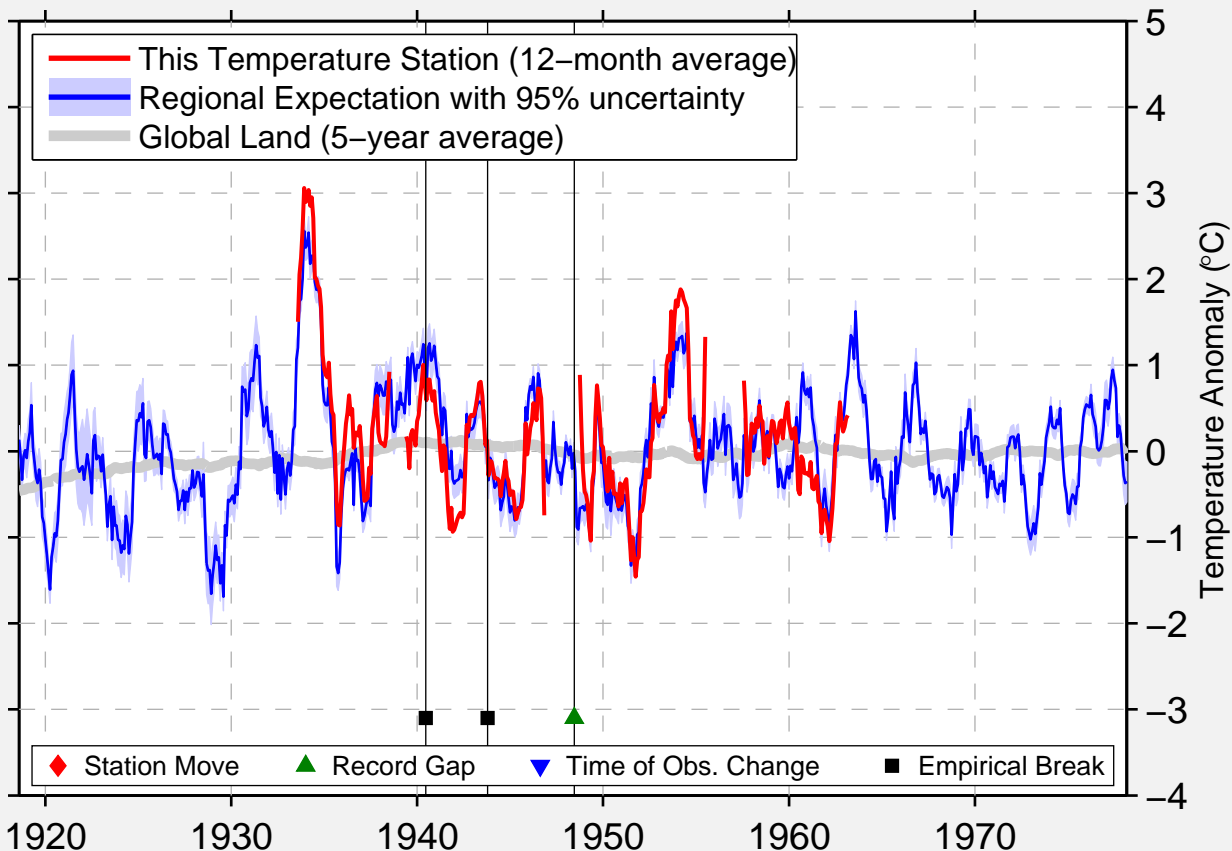

LOOKOUT 14 NE

41.833 N, 105.633 W (United States)

Data Quality Controlled and Aligned at Breakpoints

Berkeley Earth