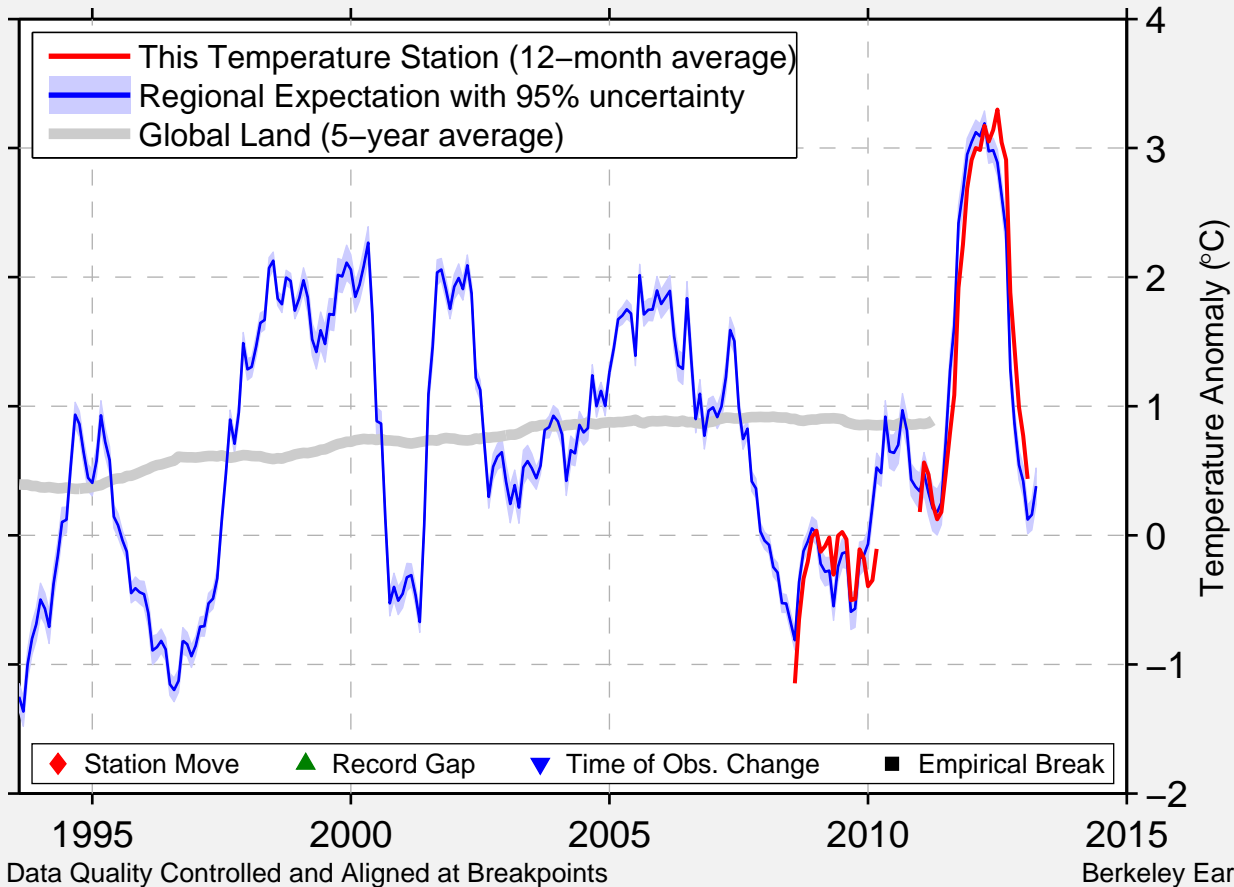

PERRY MUNI

41.828 N, 94.160 W (United States)

Data Quality Controlled and Aligned at Breakpoints

Berkeley Earth