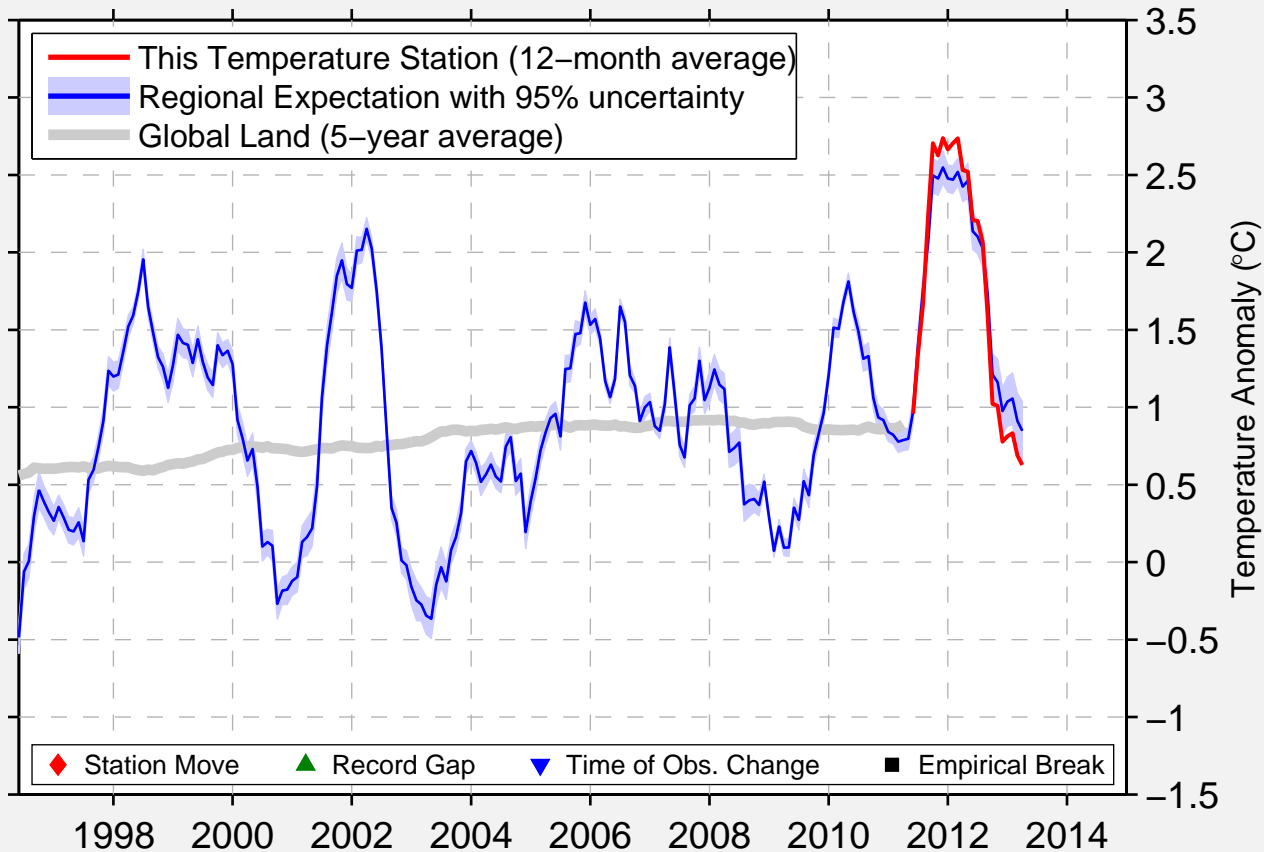

CALLICOON CTR

41.828 N, 74.951 W (United States)

◆ Station Move ▲ Record Gap ▼ Time of Obs. Change ■ Empirical Break