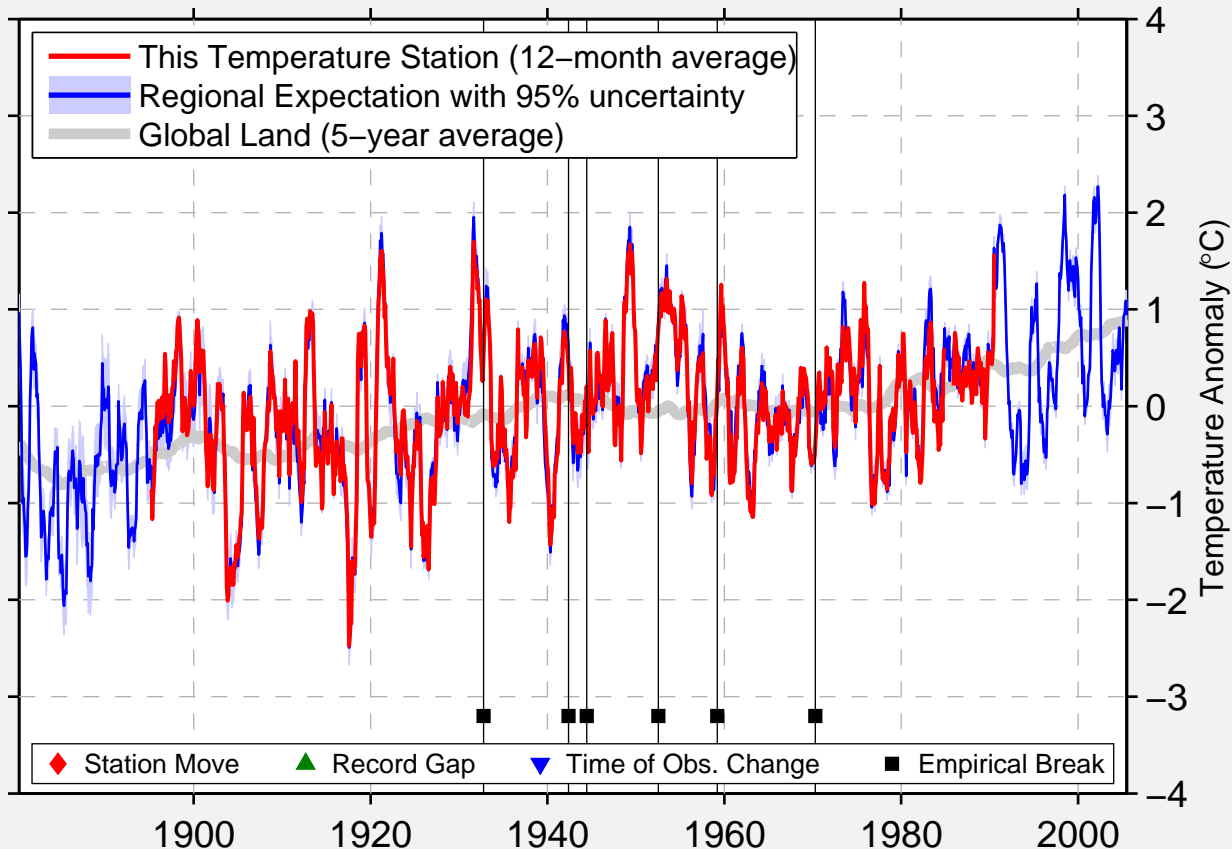

# TOWANDA-1ESE

41.800 N, 76.400 W (United States)

Data Quality Controlled and Aligned at Breakpoints

Berkeley Earth