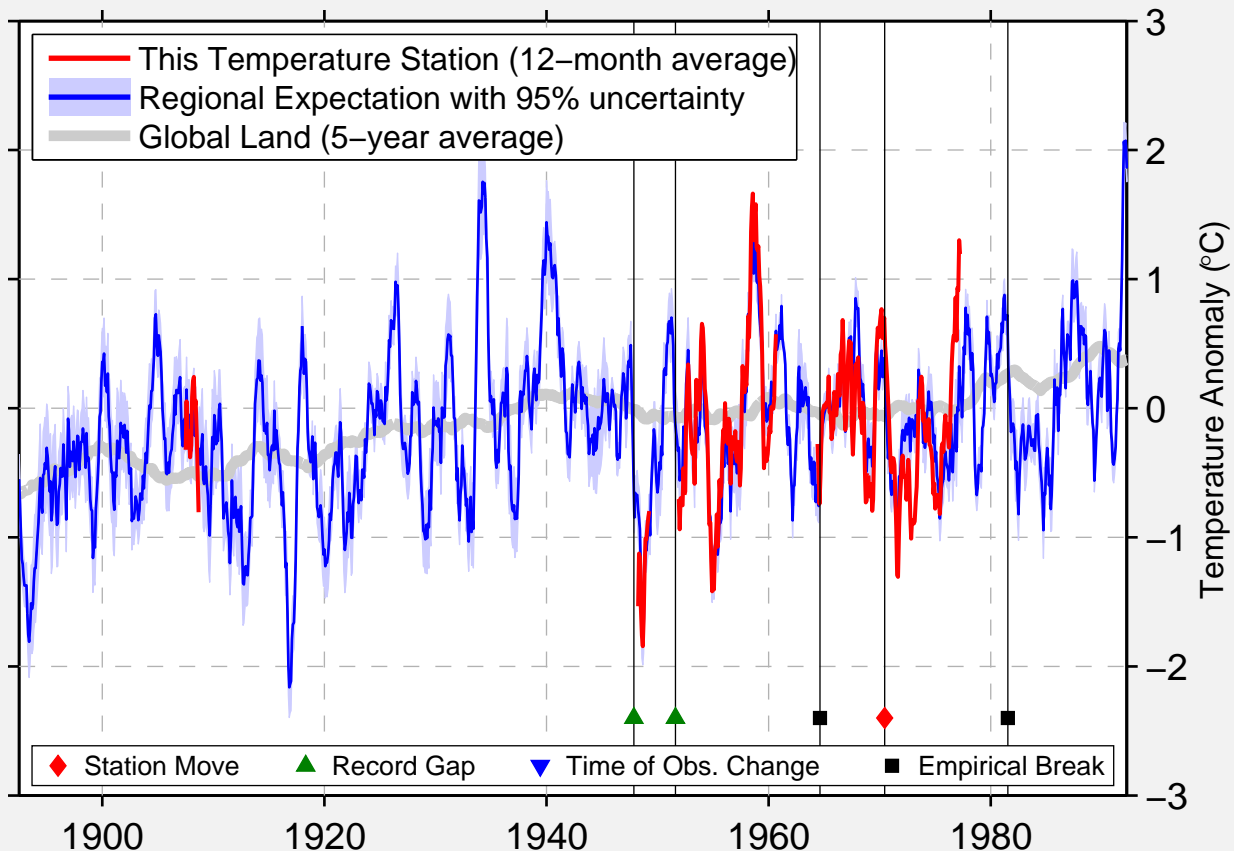

MOUNT HEBRON RANGER STN

41.783 N, 122.035 W (United States)

Data Quality Controlled and Aligned at Breakpoints

Berkeley Earth