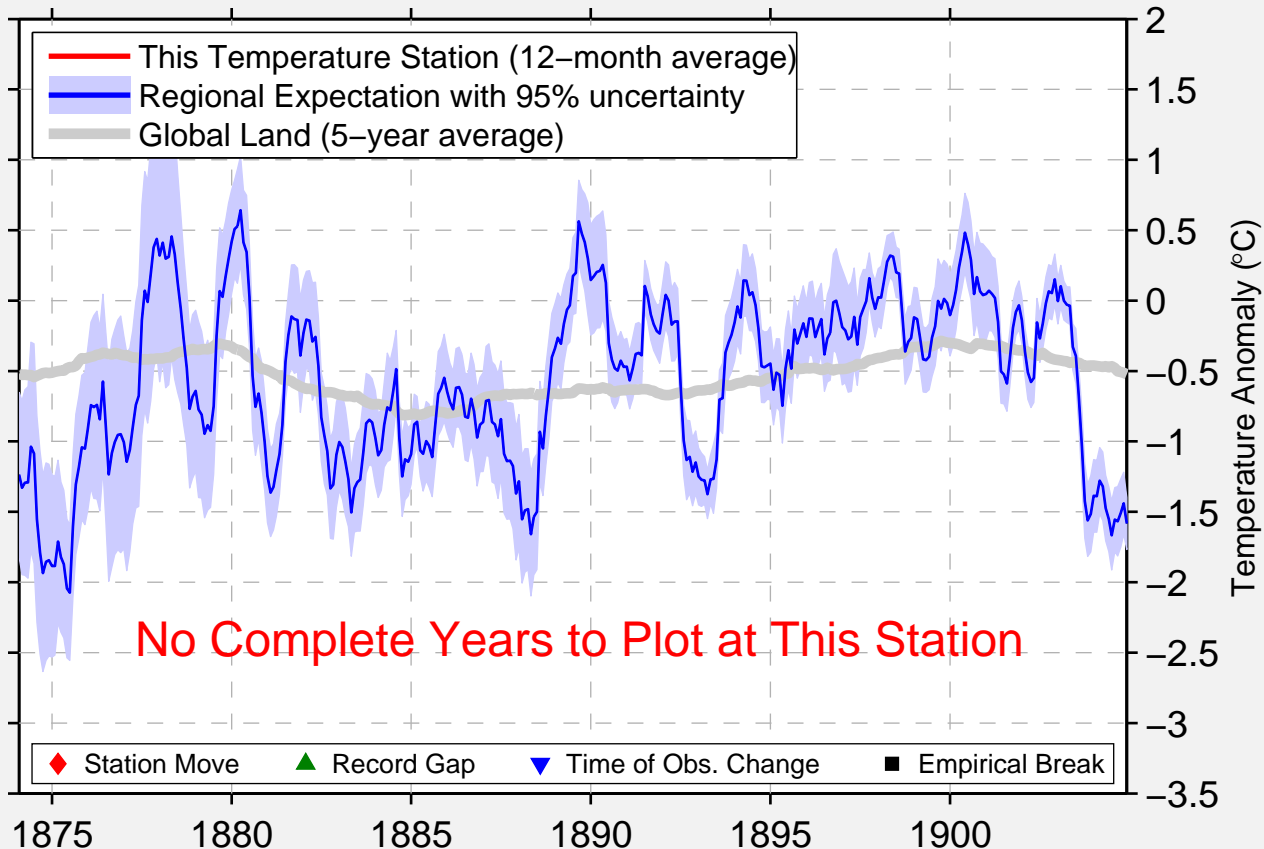

BREWSTER

41.783 N, 70.033 W (United States)

Data Quality Controlled and Aligned at Breakpoints

Berkeley Earth