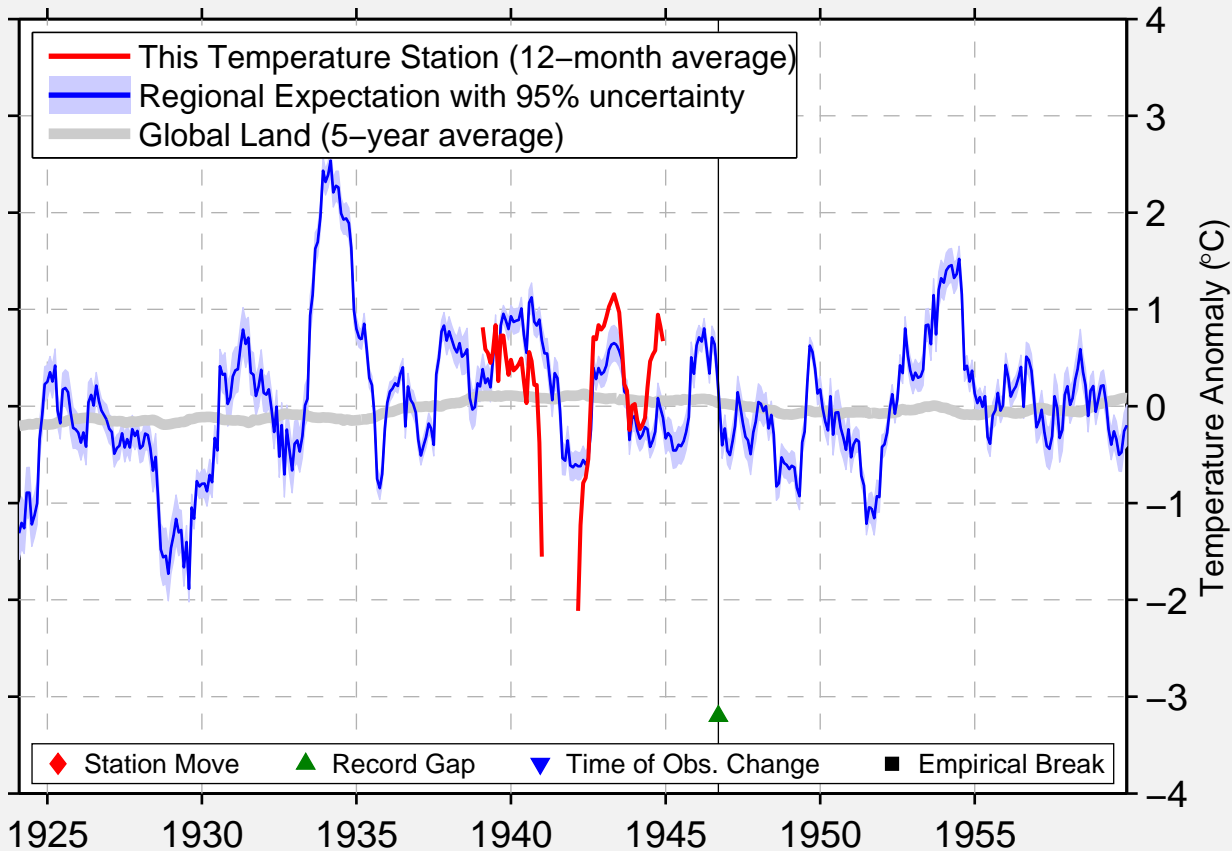

# HAWK SPRINGS

41.783 N, 104.300 W (United States)

Data Quality Controlled and Aligned at Breakpoints

Berkeley Earth