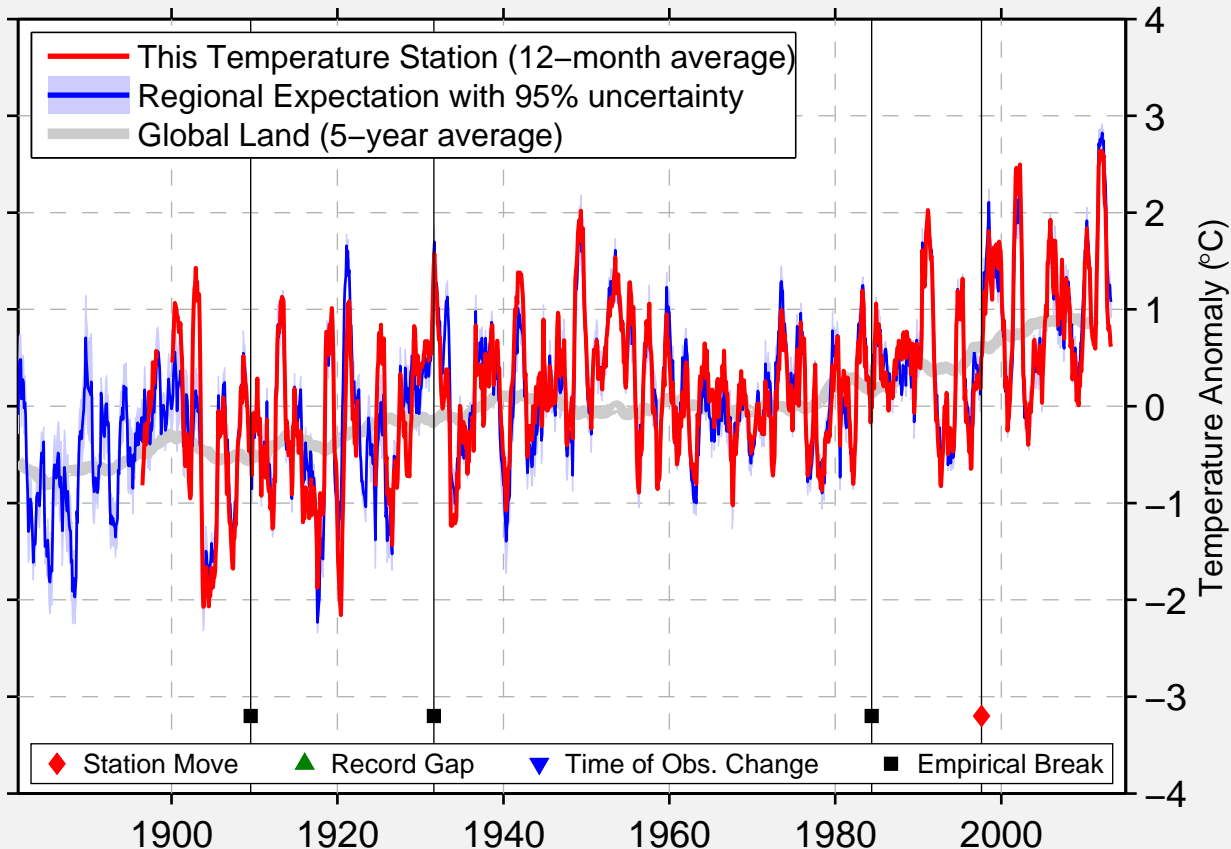

MOHONK LAKE

41.768 N, 74.155 W (United States)

Data Quality Controlled and Aligned at Breakpoints

Berkeley Earth